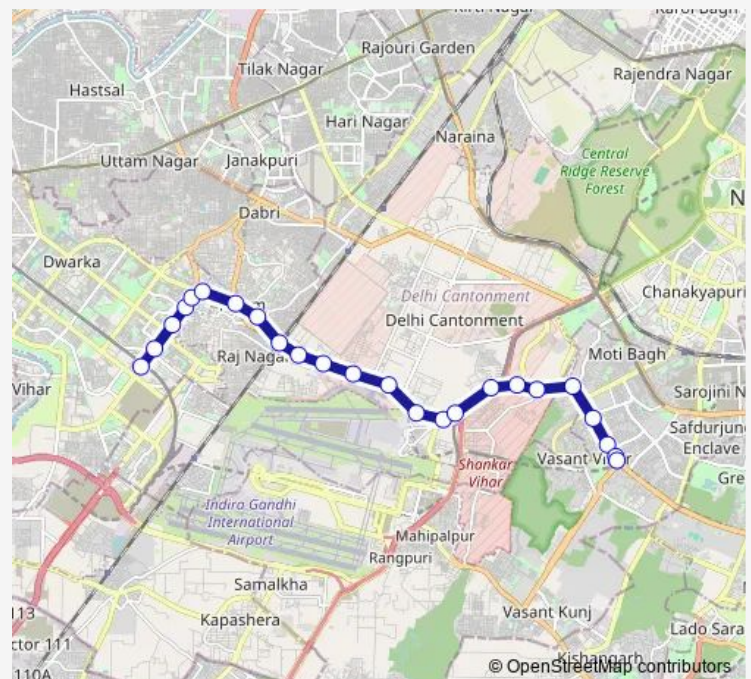

Subroto Park (Arjun Path)

Shani Mandir / Vasant Village

Swami Malai Mandir

Route schedule

Nhai Building/ Dwarka Sec-10 Metro Station — Vasant Vihar Depot

Monday 05:17-21:37

Tuesday 05:17-21:37

Wednesday 05:17-21:37

Thursday 05:17-21:37

Friday 05:17-21:37

Saturday 05:17-21:37

Sunday 05:17-21:37

Route info

Direction: Nhai Building/ Dwarka Sec-10 Metro Station

Stops: 24

Trip Duration: 0 hour 55 min

774bdown

R K Puram Sec-5

R K Puram Sec-5

Vasant Vihar Depot

774bdown Bus time schedules and route maps are available in an offline PDF at busmaps.com. Use the busmaps.com website to see live bus times, train schedule or subway schedule, and step-by-step directions for all public transit in Shahdara