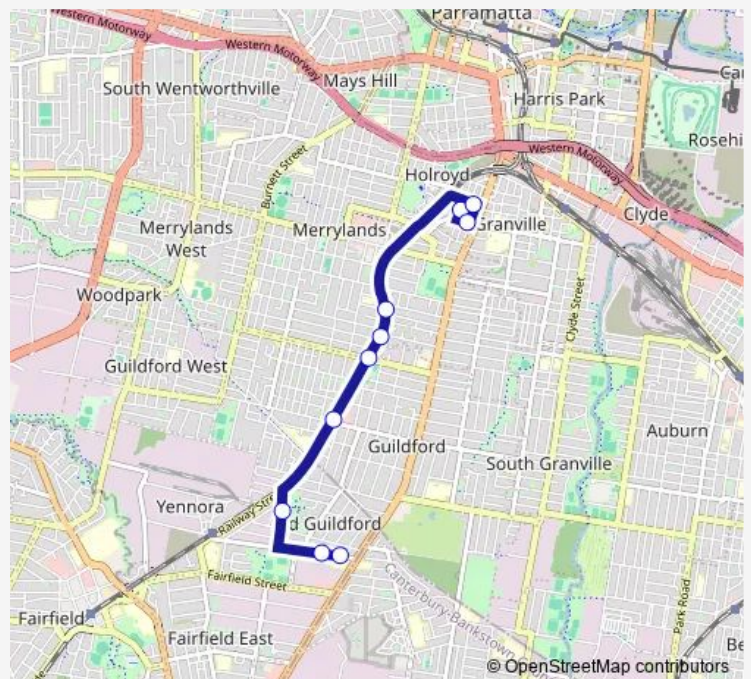

School Bus S445 Delany College to Old Guildford

[Go to website](#)

Direction

Delany College, Bennalong St — Orchardleigh St Opp Old Guildford Public School

10 stops

[Open route schedule](#)

- Delany College, Bennalong St
- William St At Grimwood St
- Holy Trinity Parish Granville, Randle St
- Railway Tce Before Baker St
- Railway Tce At Lansdowne St
- Railway Tce At Oxford St Walkway
- Railway St Opp Guildford Station
- Springfield Park, Junction St
- Orchardleigh St After Broughton St
- Orchardleigh St Opp Old Guildford Public School

Route schedule

Delany College, Bennalong St — Orchardleigh St Opp Old Guildford Public School

Monday	15:10
Tuesday	15:10
Wednesday	15:10
Thursday	15:10
Friday	15:10
Saturday	—
Sunday	—

Route info

Direction: Delany College, Bennalong St

Stops: 10

Trip Duration: 0 hour 27 min

S445 — Delany College to Old Guildford

S445 School Bus time schedules and route maps are available in an offline PDF at busmaps.com. Use the busmaps.com website to see live bus times, train schedule or subway schedule, and step-by-step directions for all public transit in Parramatta