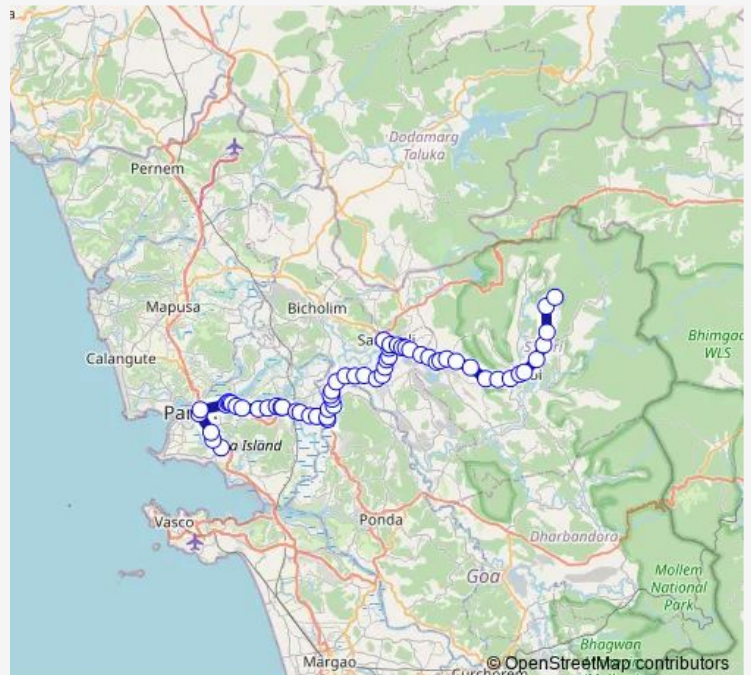

Bus PNJ29 Bamboli GMC - Shigne via Marcel

[Go to website](#)

Direction

GMC Bambolim — Shigne

62 stops

[Open route schedule](#)

GMC Bambolim

St. Cruz 2nd

St. Cruz

Panaji KTC Bus Stand

Panjim Ferry

Ribandar Patto

Chodna Ferry

Ribander Church

Ribander Copel

Ribandar Police Sation

Divar Ferry

St. Pedro

Baingini

Old Goa

Old Goa Gandhi Circle

Old Goa Police Station

Corlim Petrol Pump

Corlim Industrial Estate

Syngenta

Dhulaper

Banastari

Route schedule

GMC Bambolim — Shigne

Monday 17:30

Tuesday 17:30

Wednesday 17:30

Thursday 17:30

Friday 17:30

Saturday 17:30

Sunday 17:30

Route info

Direction: GMC Bambolim

Stops: 62

Trip Duration: 2 hour 20 min

PNJ29 — Bamboli GMC - Shigne via Marcel