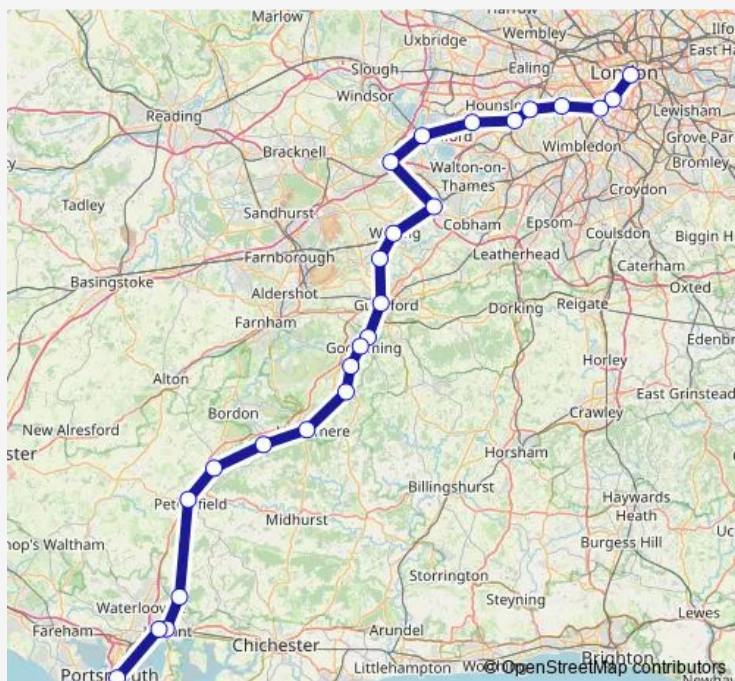

—

Sunday

08:38-23:00

Route info

Direction: London Waterloo

Stops: 25

Trip Duration: 2 hour 9 min

Sw:Wat->Ftn — SW train service from WAT to Ftn

Rowlands Castle

Havant

Bedhampton

Fratton

Direction

London Waterloo — Fratton

21 stops

[Open route schedule](#)

London Waterloo

Clapham Junction

Wimbledon

New Malden

Surbiton

Woking

Worplesdon

Guildford

Tuesday 22:45-23:15

Wednesday 22:45-23:15

Thursday 22:45-23:15

Friday —

Saturday —

Sunday —

Route info

Direction: London Waterloo