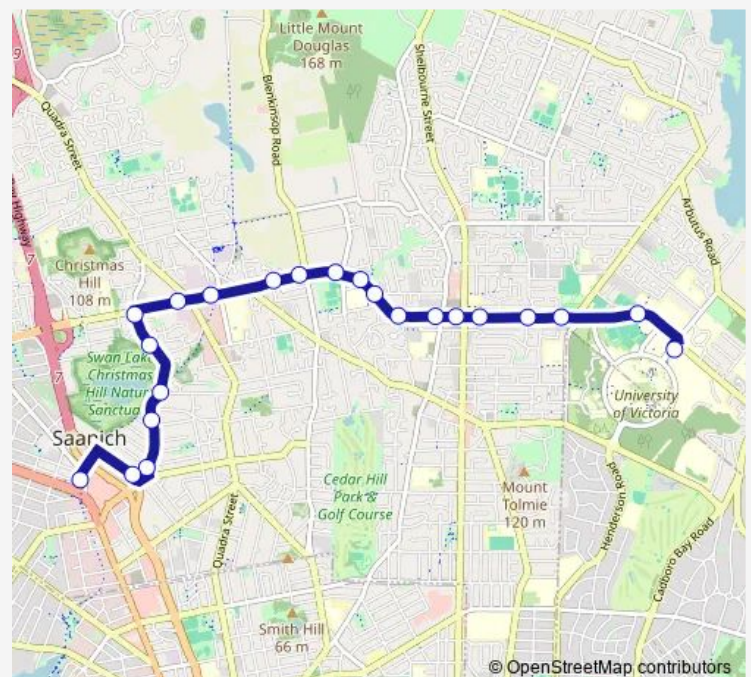

## Bus 26B Uvic / Uptown via Carey Rd

[Go to website](#)

### Direction

Uvic Exch Bay R — Carey Rd at Ravine Way - Uptown

22 stops

[Open route schedule](#)

Uvic Exch Bay R

Mckenzie Ave at Vikes Way

Mckenzie Ave at Gordon Head Rd

Mckenzie Ave at Larchwood Dr

### Route schedule

Uvic Exch Bay R — Carey Rd at Ravine Way - Uptown

Monday 10:27-13:28

Tuesday 10:27-13:28

Wednesday 10:27-13:28

Thursday 10:27-13:28

Friday 10:27-13:28

Saturday —

### Route info

Direction: Uvic Exch Bay R

Stops: 22

Trip Duration: 0 hour 22 min

26B — Uvic / Uptown via Carey Rd

26B Bus time schedules and route maps are available in an offline PDF at [busmaps.com](https://busmaps.com). Use the [busmaps.com](https://busmaps.com) website to see live bus times, train schedule or subway schedule, and step-by-step directions for all public transit in Victoria