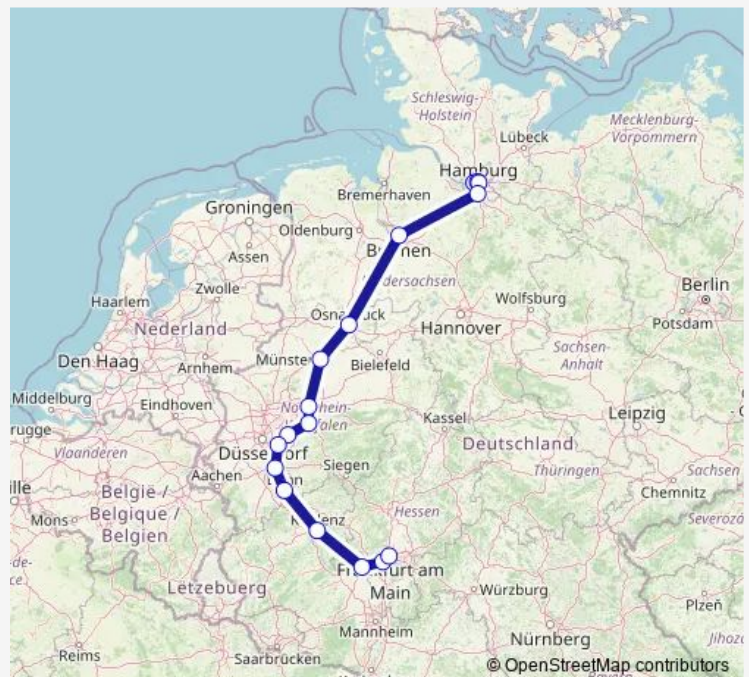

Rail ICE 923

[Go to website](#)

Direction

Hamburg-Altona — Frankfurt(Main)Hbf

17 stops

[Open route schedule](#)

Hamburg-Altona

Hamburg Dammtor

Hamburg Hbf

Hamburg-Harburg

Bremen Hbf

Osnabrück Hbf

Münster(Westf)Hbf

Dortmund Hbf

Hagen Hbf

Wuppertal Hbf

Hamburg-Altona — Frankfurt(Main)Hbf

Monday 07:57-07:30

Tuesday 07:57-07:30

Wednesday 07:57-07:30

Thursday 07:57-07:30

Friday 07:57-07:30

Saturday 07:57-07:30

Sunday 07:57-07:30

Route info

Direction: Hamburg-Altona

Stops: 17

Trip Duration: 6 hour 43 min

ICE 923

BusMaps

Direction

undefined — undefined