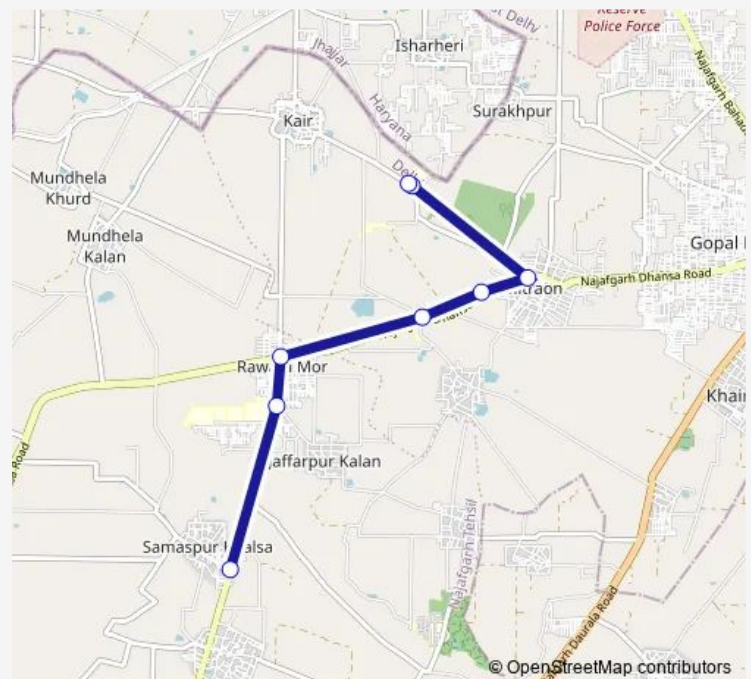

Bus 827Inkstldown

[Go to website](#)

Direction

Samaspur Khalsa — Kair Depot

8 stops

[Open route schedule](#)

Samaspur Khalsa

Jaffarpur Rtrm Hospital

Rawta Crossing

Surehra Crossing

Mitraon School

Mitraon Village (Kair Village Road)

Bhagini Nivedita College

Kair Depot

Route schedule

Samaspur Khalsa — Kair Depot

Monday 07:38-21:06

Tuesday 07:38-21:06

Wednesday 07:38-21:06

Thursday 07:38-21:06

Friday 07:38-21:06

Saturday 07:38-21:06

Sunday 07:38-21:06

Route info

Direction: Samaspur Khalsa

Stops: 8

Trip Duration: 0 hour 28 min

827Inkstldown

BusMaps

Bus time schedules and route maps are available in an offline PDF at busmaps.com. Use the busmaps.com website to see live bus times, train schedule or subway schedule, and step-by-step directions for all public transit in Mitraon