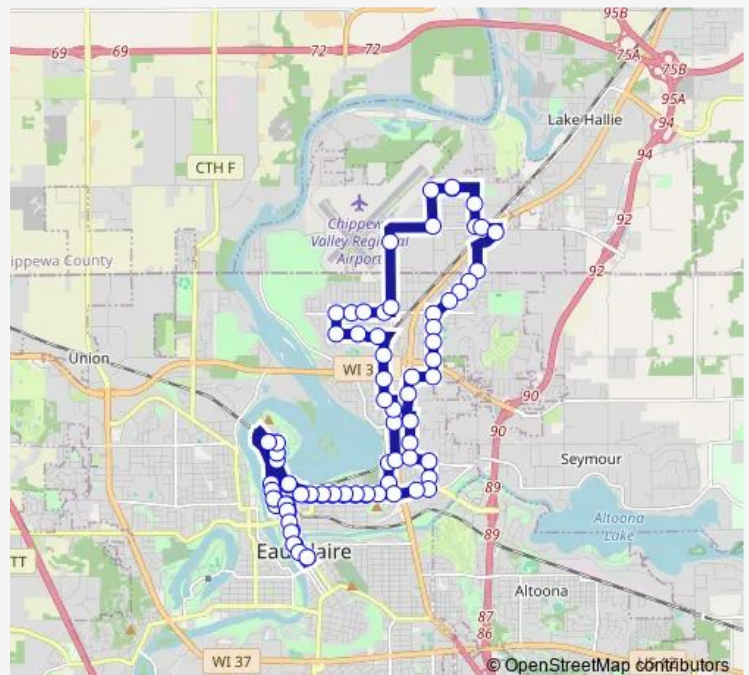

### Direction

Transfer Center — Transfer Center

89 stops

[Open route schedule](#)

Transfer Center

Barstow and Eau Claire

Barstow and Galloway

Barstow and William

Pershing and Gleason

Eddy and Cliff

Birch St and Erin St Se

Birch and Germania

Birch and Putnam

Birch and Centre

Birch and Mc Donough

Birch and Fall

### Route schedule

Transfer Center — Transfer Center

Monday 18:46-22:46

Tuesday 18:46-22:46

Wednesday 18:46-22:46

Thursday 18:46-22:46

Friday 18:46-22:46

Saturday 08:46-17:46

### Route info

Direction: Transfer Center

Stops: 89

Trip Duration: 0 hour 56 min

■ 3/4 — North High/Locust Lane Combination

Starr and Omaha

Starr and Somona Pkwy

Starr and Seymour