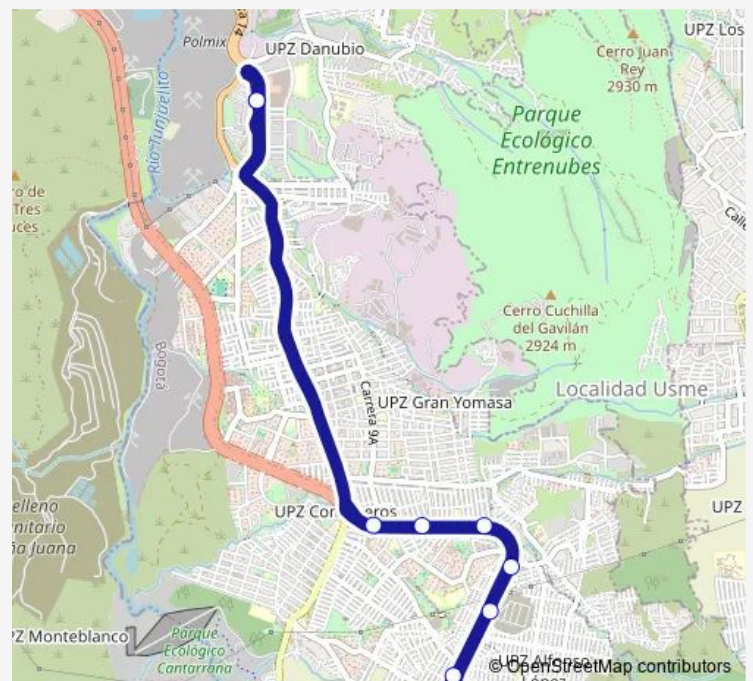

### Route schedule

Portal Usme - 3-4 Alfonso Lopez — Portal Usme - 3-4 Alfonso Lopez

Monday	04:30-13:00
Tuesday	04:30-13:00
Wednesday	04:30-13:00
Thursday	04:30-13:00
Friday	04:30-13:00
Saturday	04:30-13:00
Sunday	—

### Route info

Direction: Portal Usme - 3-4 Alfonso Lopez

Stops: 8

Trip Duration: 3 hour 52 min

3-4 Bus time schedules and route maps are available in an offline PDF at [busmaps.com](https://busmaps.com). Use the [busmaps.com](https://busmaps.com) website to see live bus times, train schedule or subway schedule, and step-by-step directions for all public transit in Bogota