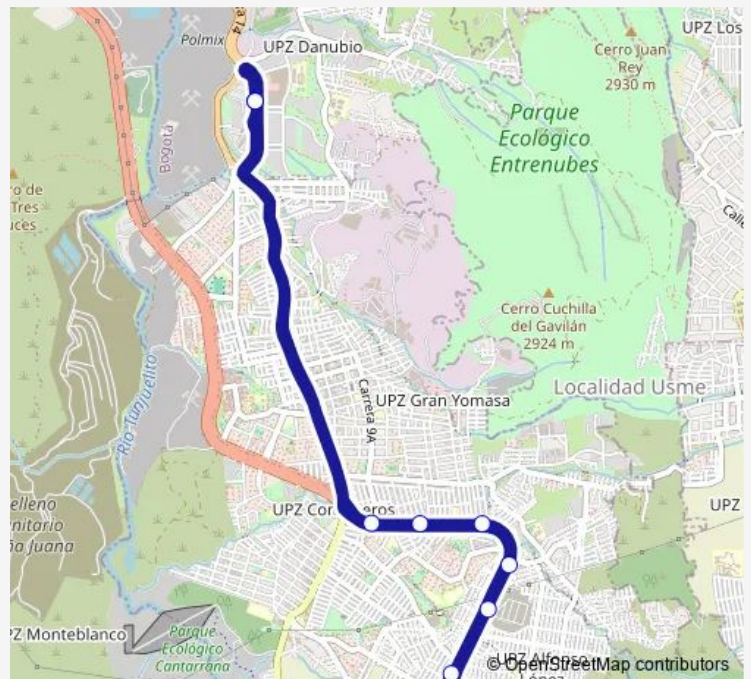

Direction

Portal Usme - 3-4 Alfonso Lopez — Portal Usme - 3-4 Alfonso Lopez

8 stops

[Open route schedule](#)

Portal Usme - 3-4 Alfonso Lopez

3-4_Autollano

KR 1 – CL 88B Sur (421a12)

KR 1 - DG 82A Sur (050a12)

CL 84 Sur – KR 1 (056a12)

CL 84 Sur – KR 8 (026a12)

CL 84 Sur – KR 9A (024a12)

Portal Usme - 3-4 Alfonso Lopez

Route schedule

Portal Usme - 3-4 Alfonso Lopez — Portal Usme - 3-4 Alfonso Lopez

Monday	04:30-13:00
Tuesday	04:30-13:00
Wednesday	04:30-13:00
Thursday	04:30-13:00
Friday	04:30-13:00
Saturday	04:30-13:00
Sunday	—

Route info

Direction: Portal Usme - 3-4 Alfonso Lopez

Stops: 8

Trip Duration: 3 hour 52 min

3-4 Bus time schedules and route maps are available in an offline PDF at busmaps.com. Use the busmaps.com website to see live bus times, train schedule or subway schedule, and step-by-step directions for all public transit in Bogota