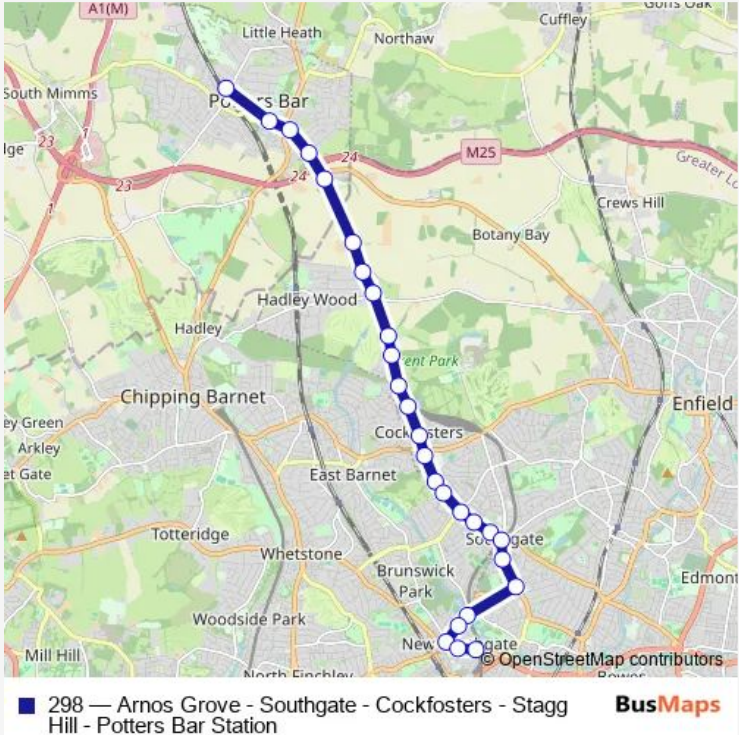

Bus 298 Arnos Grove - Southgate - Cockfosters - Stag Hill - Potters Bar Station

[Go to website](#)

Direction
Arnos Grove Station — Potters Bar Railway Station
29 stops
[Open route schedule](#)

- Arnos Grove Station
- Ravenscraig Road
- Betstyle Circus
- Betstyle Road
- Brookdale
- Ye Olde Cherry Tree
- Meadway (N14)
- Southgate College
- Southgate
- Chase Side / Southgate High Street
- Southgate Asda
- Avenue Road (N14)
- Monkfrith Way
- Green Road
- Bramley Road (N14)
- Freston Gardens
- Cockfosters Station
- Trent Country Park
- Coombehurst Close
- Greenoak Place
- Beech Hill

Route schedule
Arnos Grove Station — Potters Bar Railway Station

Monday	06:00-23:50
Tuesday	06:00-23:50
Wednesday	06:00-23:50
Thursday	06:00-23:50
Friday	06:00-23:50
Saturday	06:00-23:50
Sunday	07:20-23:50

Route info
Direction: Arnos Grove Station
Stops: 29
Trip Duration: 0 hour 30 min

Waggon Road

Slopers Pond Farm

Stagg Hill

Park Avenue

Highview Gardens

Tesco

Darkes Lane

Direction: Potters Bar Railway Station

Stops: 27

Trip Duration: 0 hour 45 min

Betstyle Road Arnos Grove

Arnos Grove Station

298 Bus time schedules and route maps are available in an offline PDF at busmaps.com. Use the busmaps.com website to see live bus times, train schedule or subway schedule, and step-by-step directions for all public transit in London