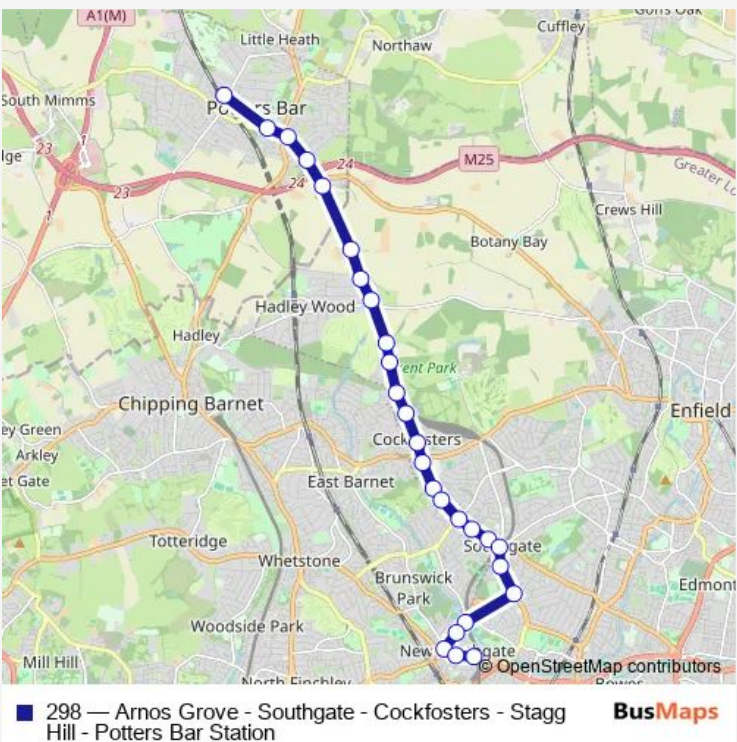

Bus 298 Arnos Grove - Southgate - Cockfosters - Stag Hill - Potters Bar Station

[Go to website](#)

Direction
 Arnos Grove Station — Potters Bar Railway Station
 29 stops
[Open route schedule](#)

- Arnos Grove Station
- Ravenscraig Road
- Betstyle Circus
- Betstyle Road
- Brookdale
- Ye Olde Cherry Tree
- Meadway (N14)
- Southgate College
- Southgate
- Chase Side / Southgate High Street
- Southgate Asda
- Avenue Road (N14)
- Monkfrith Way
- Green Road
- Bramley Road (N14)
- Freston Gardens
- Cockfosters Station
- Trent Country Park
- Coombehurst Close
- Greenoak Place
- Beech Hill

Route schedule
 Arnos Grove Station — Potters Bar Railway Station

Monday	06:00-23:50
Tuesday	06:00-23:50
Wednesday	06:00-23:50
Thursday	06:00-23:50
Friday	06:00-23:50
Saturday	06:00-23:50
Sunday	07:20-23:50

Route info
 Direction: Arnos Grove Station
 Stops: 29
 Trip Duration: 0 hour 41 min

Waggon Road

Slopers Pond Farm

Stagg Hill

Park Avenue

Highview Gardens

Tesco

Darkes Lane

Direction: Potters Bar Railway Station

Stops: 27

Trip Duration: 0 hour 46 min

Betstyle Road Arnos Grove

Arnos Grove Station

298 Bus time schedules and route maps are available in an offline PDF at busmaps.com. Use the busmaps.com website to see live bus times, train schedule or subway schedule, and step-by-step directions for all public transit in London