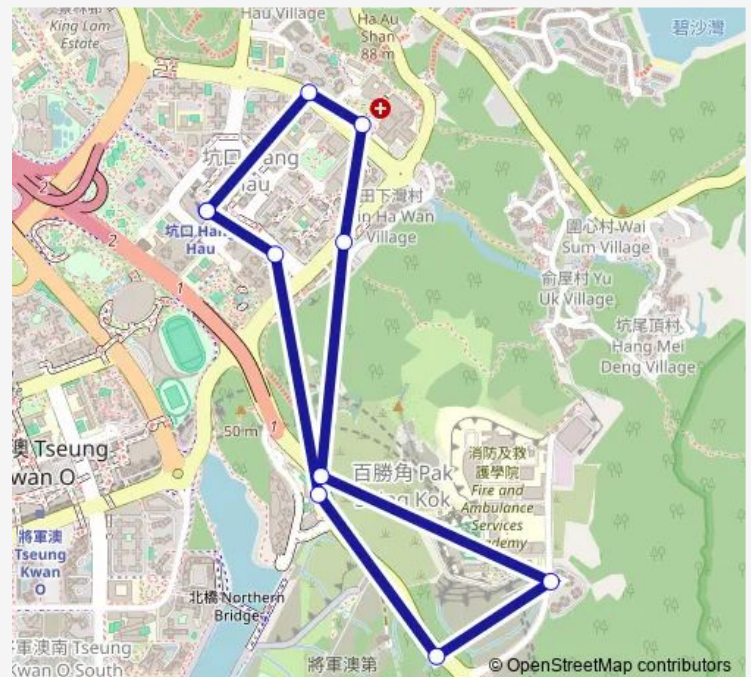

[Ctb] Shaw Studios, WAN PO Road[[Kmb+Ctb] PAK Shing KOK/
Shaw Studios, WAN PO Road[[Kmb] PAK Shing Kok

[Ctb] Oscar BY THE SEA, WAN PO Road[[Kmb+Ctb] Oscar BY THE SEA/
Oscar BY THE SEA, WAN PO Road[[Kmb] Oscar BY THE SEA

[Ctb] LA Cite Noble, Ngan O Road[[Kmb+Ctb] Ngan O Road/
La Cite Noble, Ngan O Road[[Kmb] Ngan O Road

[Kmb] Hang HAU Station

Route schedule

[Kmb] Hang HAU Station — [Kmb] Hang HAU Station

Monday	07:45-22:30
Tuesday	07:45-22:30
Wednesday	07:45-22:30
Thursday	07:45-22:30
Friday	07:45-22:30
Saturday	17:00-20:30
Sunday	20:30

Route info

Direction: [Kmb] Hang HAU Station

Stops: 10

Trip Duration: 0 hour 8 min

■ 298 — Hang HAU Station - PAK Shing KOK(Circular)

298 Bus time schedules and route maps are available in an offline PDF at busmaps.com. Use the busmaps.com website to see live bus times, train schedule or subway schedule, and step-by-step directions for all public transit in Kwun Tong