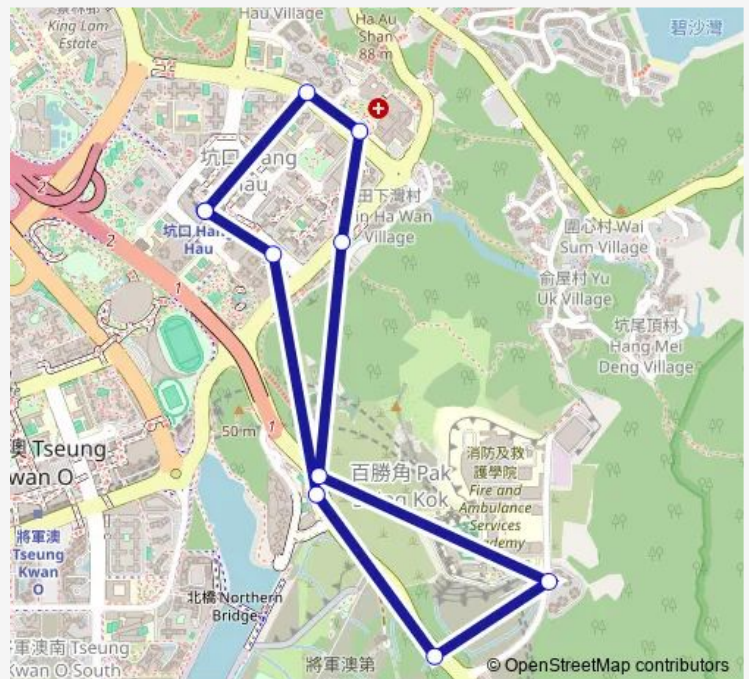

Bus 298 Hang HAU Station - PAK Shing KOK(Circular)

[Go to website](#)

Direction
 [Kmb] Hang HAU Station — [Kmb] Hang HAU Station
 10 stops
[Open route schedule](#)

- [Kmb] Hang HAU Station
- [Kmb+Ctb] FU Ning Garden/
Fu Ning Garden, PO Ning Road[[Kmb] FU Ning Garden
- [Kmb+Ctb] Hang HAU (North)(Tseung Kwan O Hospital)/
Hang HAU (North), PO Ning Road[[Kmb] Hang HAU (North)(Tseung Kwan O Hospital)
- [Kmb+Ctb] YUK Ming Court/
Yuk Ming Court, Chiu Shun Road[[Kmb] YUK Ming Court
- [Ctb] Pung LOI Road, WAN PO Road[[Kmb+Ctb] Pung LOI Road/
Pung LOI Road, WAN PO Road[[Kmb] Pung LOI Road
- [Ctb] Fire AND Ambulance Services Academy, PAK Shing KOK Road[[Kmb] Fire AND Ambulance Services Academy
- [Ctb] Shaw Studios, WAN PO Road[[Kmb+Ctb] PAK Shing KOK/
Shaw Studios, WAN PO Road[[Kmb] PAK Shing Kok
- [Ctb] Oscar BY THE Sea, WAN PO Road[[Kmb+Ctb] Oscar BY THE SEA/
Oscar BY THE Sea, WAN PO Road[[Kmb] Oscar BY THE Sea
- [Ctb] LA Cite Noble, Ngan O Road[[Kmb+Ctb] Ngan O Road/
La Cite Noble, Ngan O Road[[Kmb] Ngan O Road
- [Kmb] Hang HAU Station

Route schedule
 [Kmb] Hang HAU Station — [Kmb] Hang HAU Station

Monday	07:45-22:30
Tuesday	07:45-22:30
Wednesday	07:45-22:30
Thursday	07:45-22:30
Friday	07:45-22:30
Saturday	17:00-20:30
Sunday	20:30

Route info
 Direction: [Kmb] Hang HAU Station
 Stops: 10
 Trip Duration: 0 hour 8 min

■ 298 — Hang HAU Station - PAK Shing KOK(Circular) **BusMaps**

298 Bus time schedules and route maps are available in an offline PDF at busmaps.com. Use the busmaps.com website to see live bus times, train schedule or subway schedule, and step-by-step directions for all public transit in Kwun Tong

The schedule is provided in the local timezone. Times with "(+1)" indicate departures on the next day.

PDF file created on 2025-02-26

2024 BusMaps.com - All Rights Reserved