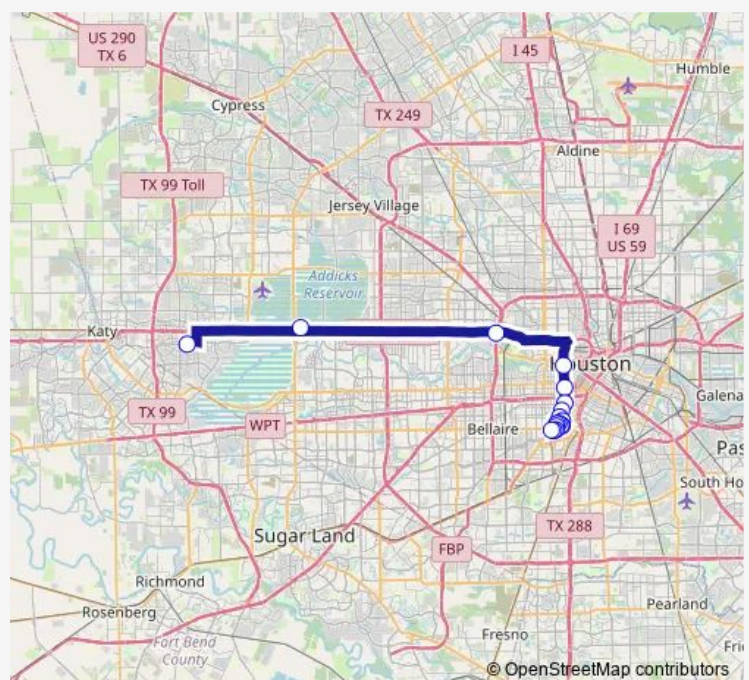

Bertner Ave @ Bates St

Bertner Ave @ Moursund St

Moursund St @ Md Anderson St

Moursund St @ Lamar Flemming Ave

Cambridge St @ Ben Taub Loop

Cambridge St @ Fannin St

Main St @ Sunset Blvd

Montrose Blvd @ Bissonnet St

Montrose Blvd @ W Alabama St

Montrose Blvd @ W Dallas St

Northwest Transit Center - Platform 2

Addicks Park & Ride

Kingsland Park & Ride

### Route schedule

Texas Medical Center Transit Center — Kingsland Park & Ride

Monday 05:53-19:50

Tuesday 05:53-19:50

Wednesday 05:53-19:50

Thursday 05:53-19:50

Friday 05:53-19:50

Saturday —

### Route info

Direction: Texas Medical Center Transit Center

Stops: 16

Trip Duration: 1 hour 18 min

298 — Katy Freeway / TMC P&R

**Direction**

Kingsland Park &amp; Ride — Texas Medical Center Transit Center