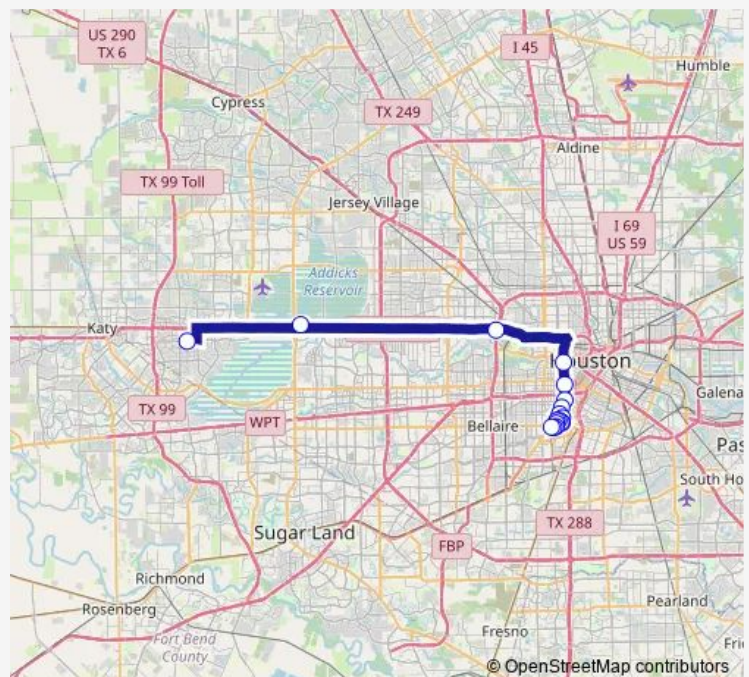

Montrose Blvd @ Bissonnet St

Montrose Blvd @ W Alabama St

Montrose Blvd @ W Dallas St

Northwest Transit Center - Platform 2

Addicks Park & Ride

Kingsland Park & Ride

Route schedule

Texas Medical Center Transit Center — Kingsland Park & Ride

Monday 05:53-19:50

Tuesday 05:53-19:50

Wednesday 05:53-19:50

Thursday 05:53-19:50

Friday 05:53-19:50

Saturday —

Sunday —

Route info

Direction: Texas Medical Center Transit Center

Stops: 16

Trip Duration: 1 hour 29 min

298 — Katy Freeway / TMC P&R

Direction

Kingsland Park & Ride — Texas Medical Center Transit Center

17 stops

[Open route schedule](#)

Cambridge St @ Ben Taub Loop

Moursund St @ Lamar Flemming Ave

Moursund St @ Lamar Flemming Ave

Moursund St @ Lamar Flemming Ave

Bertner Ave @ Wilkins St

Bertner Ave @ Bates St

Bertner Ave @ Holcombe Blvd

Pressler St @ Rjv Johnson Mb