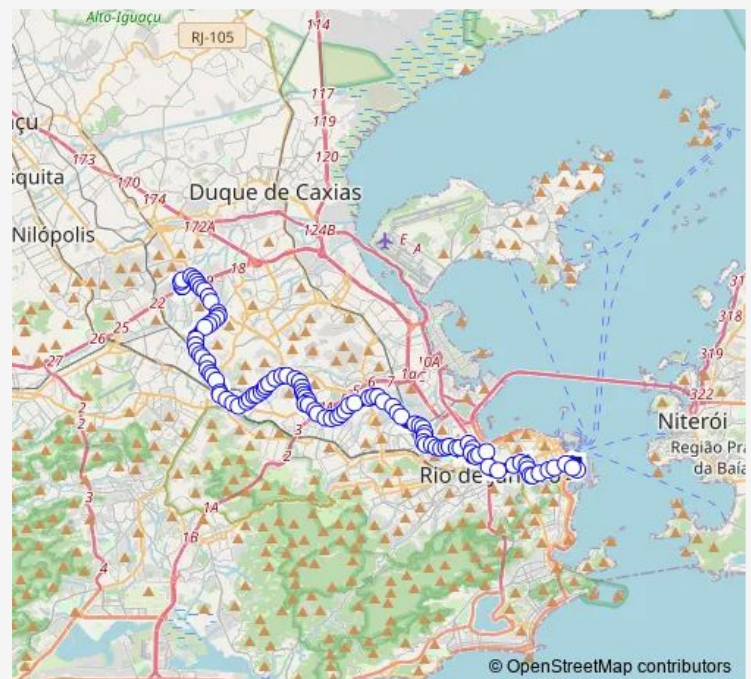

Curupira

Jatuarana

Simões da Mota

Route schedule

Ponto Final: Acari : Pedro Jório — Terminal Churchill :
Plataforma Sul

Monday 00:00

Tuesday 00:00

Wednesday 00:00

Thursday 00:00

Friday 00:00

Saturday 00:00

Sunday 00:00

Route info

Direction: Ponto Final: Acari : Pedro Jório

Stops: 103

Trip Duration: 1 hour 6 min