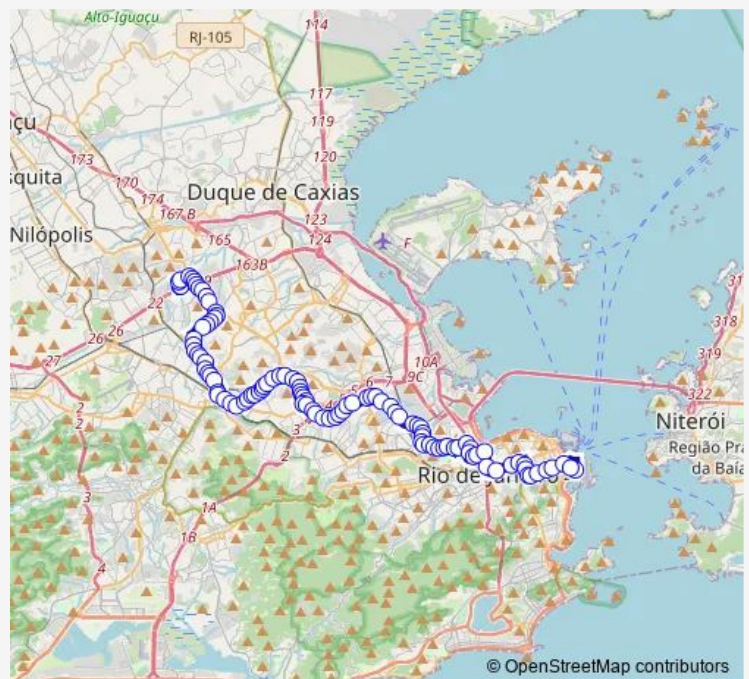

Curupira

Jatuarana

Simões da Mota

Route schedule

Ponto Final: Acari : Pedro Jório — Terminal Churchill :
Plataforma Sul

Monday 00:00

Tuesday 00:00

Wednesday 00:00

Thursday 00:00

Friday 00:00

Saturday 00:00

Sunday 00:00

Route info

Direction: Ponto Final: Acari : Pedro Jório

Stops: 103

Trip Duration: 1 hour 45 min