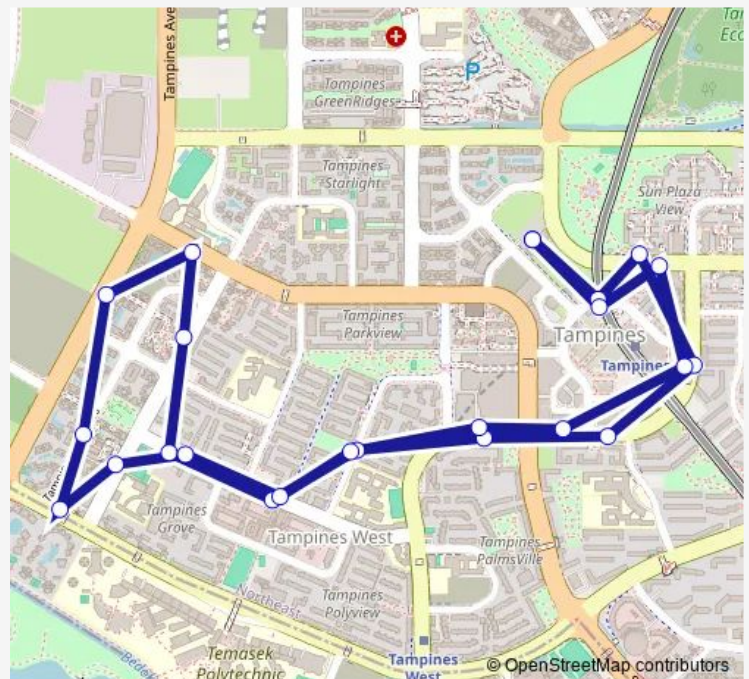

### Route schedule

Tampines Concourse Int — Tampines Concourse Int

Monday 05:30

Tuesday 05:30

Wednesday 05:30

Thursday 05:30

Friday 05:30

Saturday 05:30

### Route info

Direction: Tampines Concourse Int

Stops: 24

Trip Duration: 0 hour 38 min

■ 298

BLK 503

Tampines STN Exit D

Tampines Concourse Int