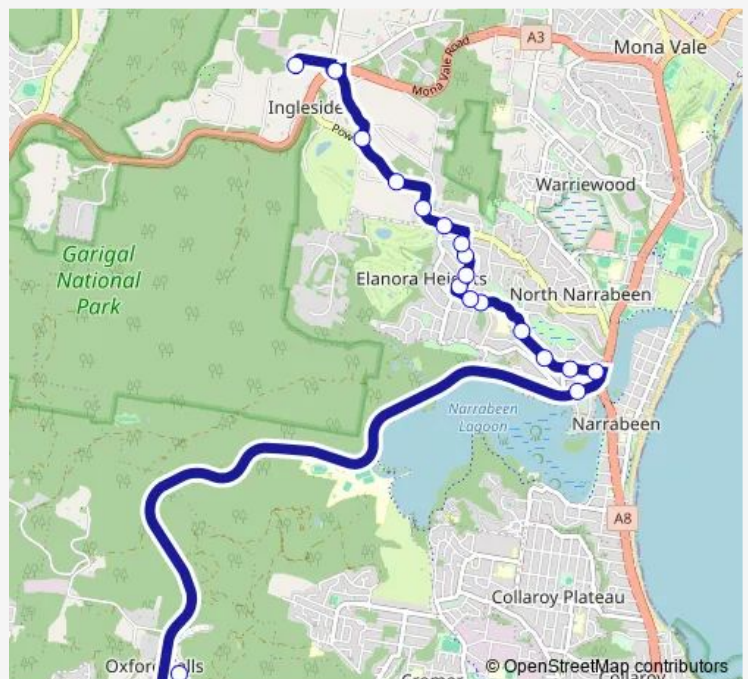

School Bus 298 Oxford Falls Grammar School to Galstaun School

[Go to website](#)

Direction

Oxford Falls Grammar School, Oxford Falls Rd — Hamazkaine Arshak And Sophie Galstaun School, Sophie Av

18 stops

[Open route schedule](#)

- Oxford Falls Grammar School, Oxford Falls Rd
- Narrabeen Baptist Church, Wakehurst Parkway
- Rickard Rd At Minarto Lane
- Rickard Rd Opp Venetian Rd
- 95 Rickard Rd
- Anana Rd After Rickard Rd
- Anana Rd After Elanora Rd
- Elanora Rd Before Coolangatta Av
- Kalang Rd After Elanora Rd
- Kalang Rd Opp Allington Cres
- Kalang Rd Opp Elanora Heights Community Centre
- Kalang Rd At St Andrews Gate
- Powderworks Rd At Elanora Rd
- Powderworks Rd At Wilga St
- Powderworks Rd At Wilson Av
- Wattle Rd Opp Kingdom Hall Of Jehovahs Witness
- Mona Vale Rd After Manor Rd
- Hamazkaine Arshak And Sophie Galstaun School, Sophie Av

Route schedule

Oxford Falls Grammar School, Oxford Falls Rd — Hamazkaine Arshak And Sophie Galstaun School, Sophie Av

Monday	15:05
Tuesday	15:05
Wednesday	15:05
Thursday	15:05
Friday	—
Saturday	—
Sunday	—

Route info

Direction: Oxford Falls Grammar School, Oxford Falls Rd
 Stops: 18
 Trip Duration: 0 hour 27 min

298 School Bus time schedules and route maps are available in an offline PDF at busmaps.com. Use the busmaps.com website to see live bus times, train schedule or subway schedule, and step-by-step directions for all public transit in Sydney