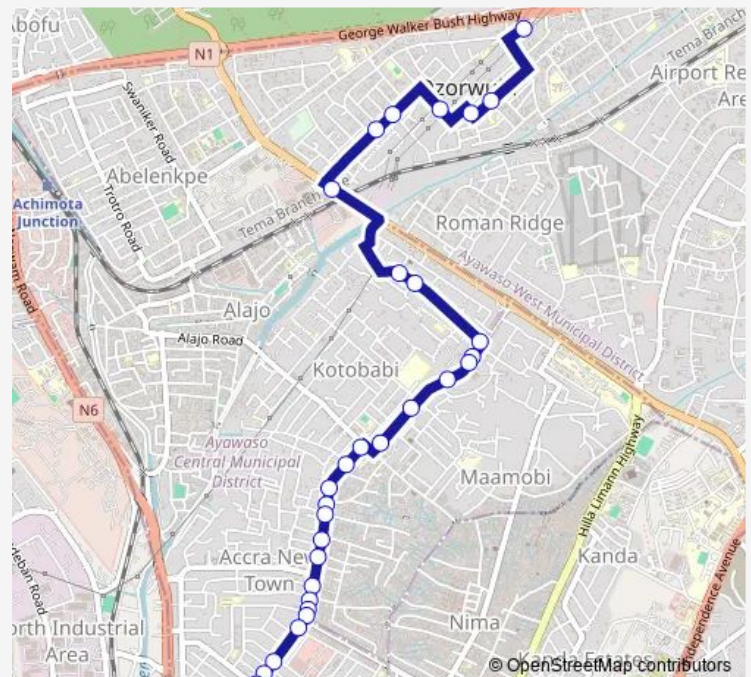

Pig Farm

Pig Farm Junction

Roman Ridge

Route schedule

Kokomlemle (Pro Credit) — Dzorwulu

Monday 06:00

Tuesday 06:00

Wednesday 06:00

Thursday 06:00

Friday 06:00

Saturday 06:00

Sunday 06:00

Route info

Direction: Kokomlemle (Pro Credit)

Stops: 32

Trip Duration: 0 hour 27 min

298 — Kokomlemle ↔ Dzorwulu

Ebony

Dzorwulu Junction

Fidelity

Junction

Vulcanizer

Bayere Junction

Last Chance