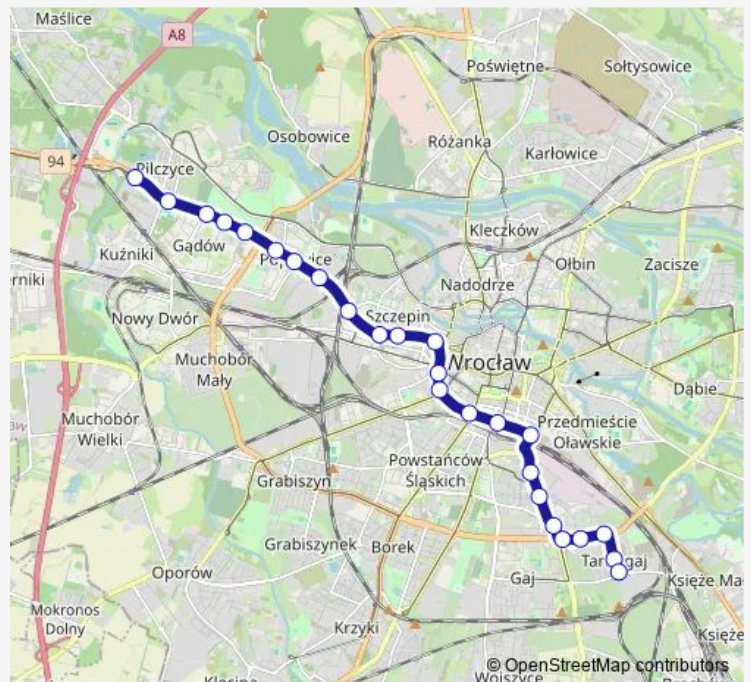

Tram 22

[Go to website](#)

Direction

undefined — undefined

0 stops

[Open route schedule](#)

Route schedule

undefined — undefined

Monday 18:19-23:08

Tuesday 18:19-23:08

Wednesday 18:19-23:08

Thursday 18:19-23:08

Friday 18:19-23:08

Saturday 21:13-23:21

Sunday 21:13-23:21

Route info

Direction:

Stops: 0

Trip Duration: – min

Direction

Zajezdnia Ołbin — Pilczyce

21 stops

[Open route schedule](#)

Zajezdnia Ołbin