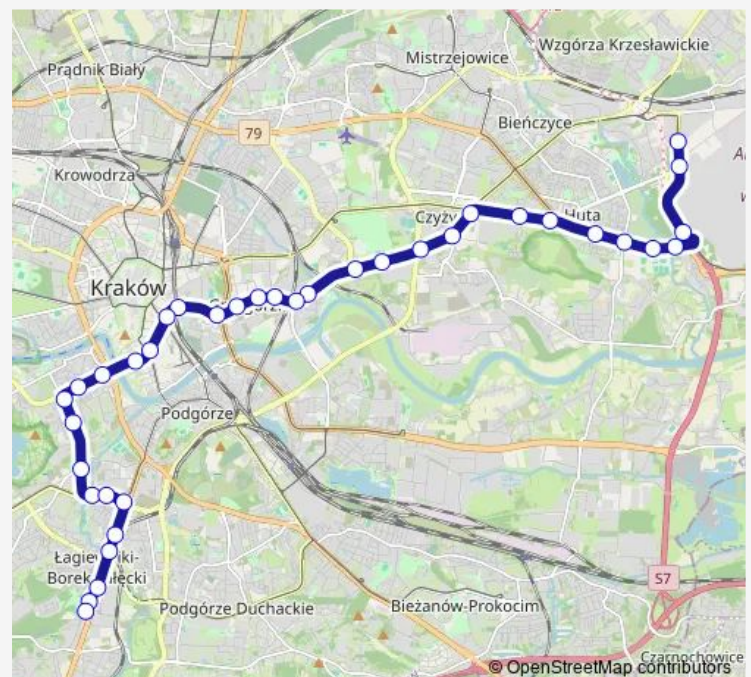

### Route schedule

Borek Fałęcki — Zajezdnia Nowa Huta

Monday 04:47-23:21

Tuesday 04:47-23:21

Wednesday 04:47-23:21

Thursday 04:47-23:21

Friday 04:47-23:21

Saturday 04:47-23:18

### Route info

Direction: Borek Fałęcki

Stops: 36

Trip Duration: 0 hour 59 min

Dąbie

Tauron Arena Kraków al. Pokoju

Ogród Doświadczeń

Rondo 308. Dywizjonu

## Route info

Direction:

Stops: 0

Trip Duration: – min