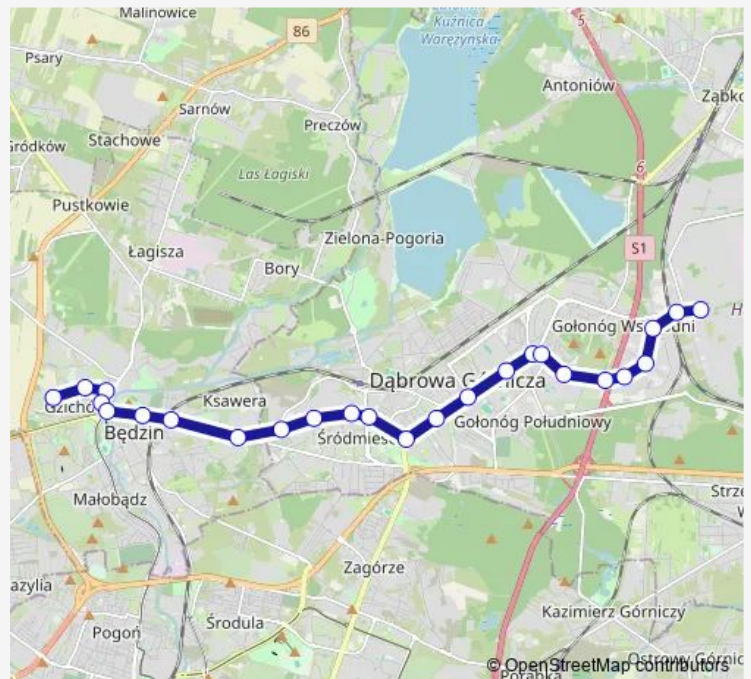

Tram 22

[Go to website](#)

Direction

undefined — undefined

0 stops

[Open route schedule](#)

Route schedule

undefined — undefined

Monday 00:20-22:55

Tuesday 00:20-22:55

Wednesday 00:20-22:55

Thursday 00:20-22:55

Friday 00:20-22:55

Saturday 00:20-22:55

Sunday 00:20-22:55

Route info

Direction:

Stops: 0

Trip Duration: – min

Direction

Osiedle Zamkowe Pętla — Tworzeń Huta Katowice 2

25 stops

[Open route schedule](#)

Osiedle Zamkowe Pętla

Saturday 23:35

Sunday 23:35

Route info

Direction:

Stops: 0

Trip Duration: – min

Direction

undefined — undefined