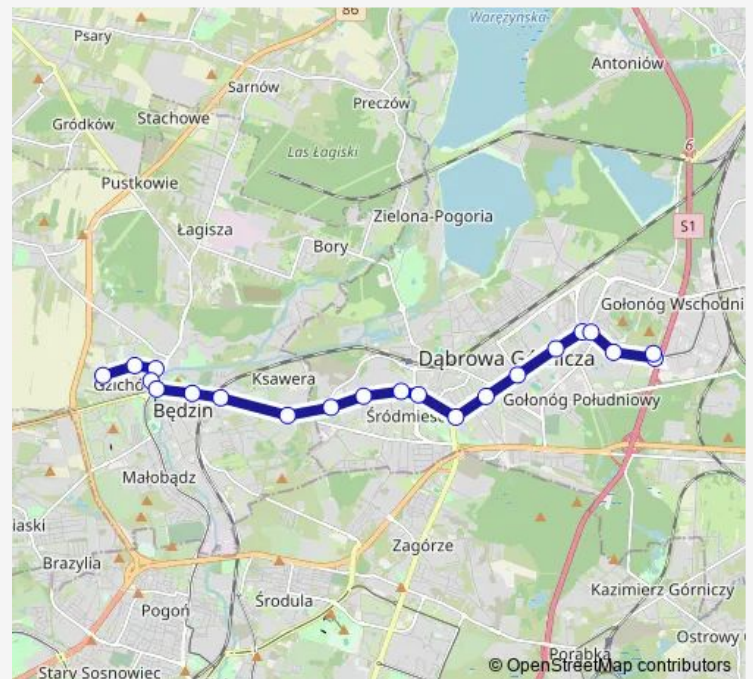

### Direction

undefined — undefined

0 stops

[Open route schedule](#)

### Route schedule

undefined — undefined

Monday	—
Tuesday	08:00
Wednesday	08:29
Thursday	—
Friday	—
Saturday	08:00
Sunday	—

### Route info

Direction:

Stops: 0

Trip Duration: — min