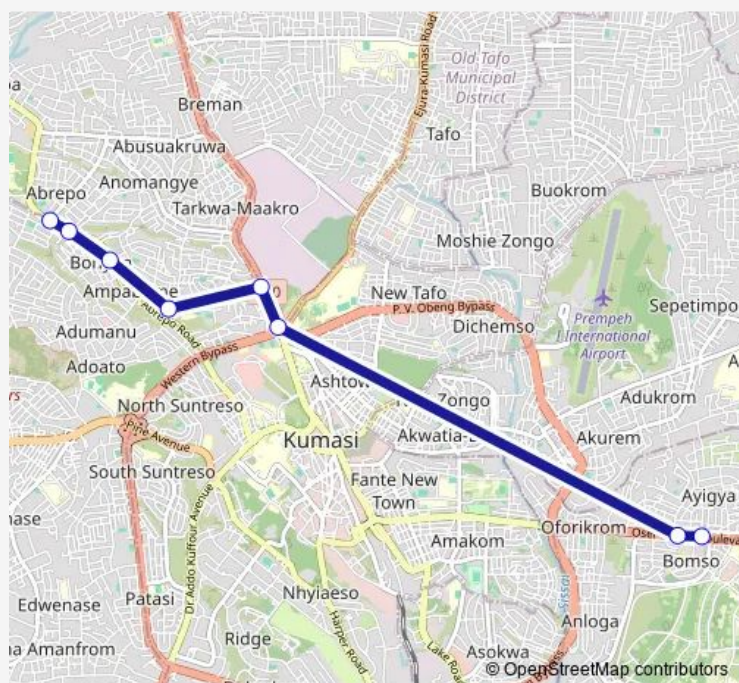

Wednesday 00:00

Thursday 00:00

Friday 00:00

Saturday 00:00

Sunday 00:00

Route info

Direction: stop_146

Stops: 8

Trip Duration: 1 hour 14 min

Direction

stop_54 — stop_148

14 stops

[Open route schedule](#)

stop_54

stop_61

stop_62

stop_78

stop_143

stop_148

Route schedule

stop_54 — stop_148

Monday 00:00

Tuesday 00:00

Wednesday 00:00

Thursday 00:00

Friday 00:00

Saturday 00:00

Sunday 00:00

Route info

Direction: stop_54

Stops: 14

Trip Duration: 0 hour 36 min