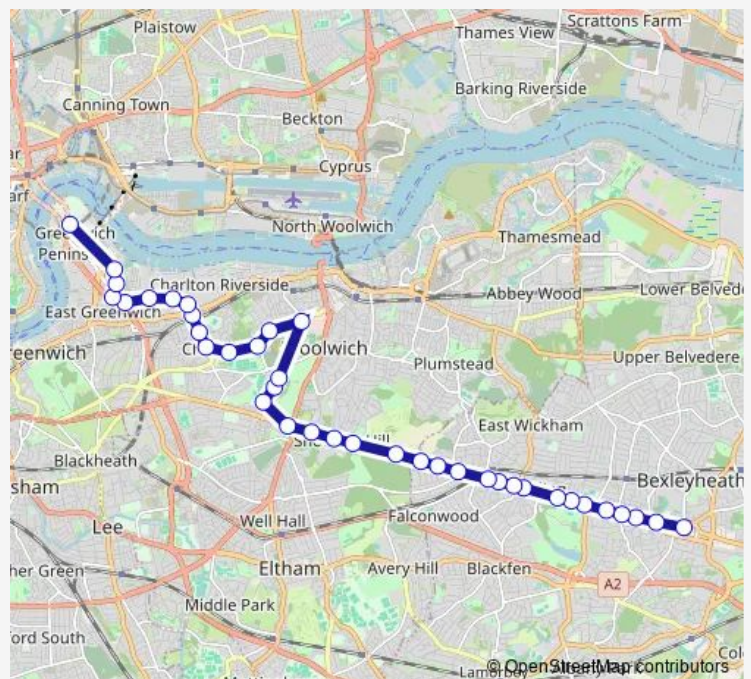

Greenwich Heights

### Route schedule

Bexleyheath Clocktower — North Greenwich Station

Monday 00:05-23:50

Tuesday 00:05-23:50

Wednesday 00:05-23:50

Thursday 00:05-23:50

Friday 00:05-23:50

Saturday 00:05-23:49

### Route info

Direction: Bexleyheath Clocktower

Stops: 38

Trip Duration: 0 hour 50 min

486 — North Greenwich - Charlton Village - Queen Elizabeth Hospital - Shooters Hill - Bexleyheath

Queen Elizabeth Hospital / West Entrance

## Route info

Direction: North Greenwich Station

Stops: 38

Trip Duration: 0 hour 40 min

Bellegrove Road / Sherwood Rd

Bellegrove Road / Welling Way

Central Avenue / Welling Station

Deepdene Road