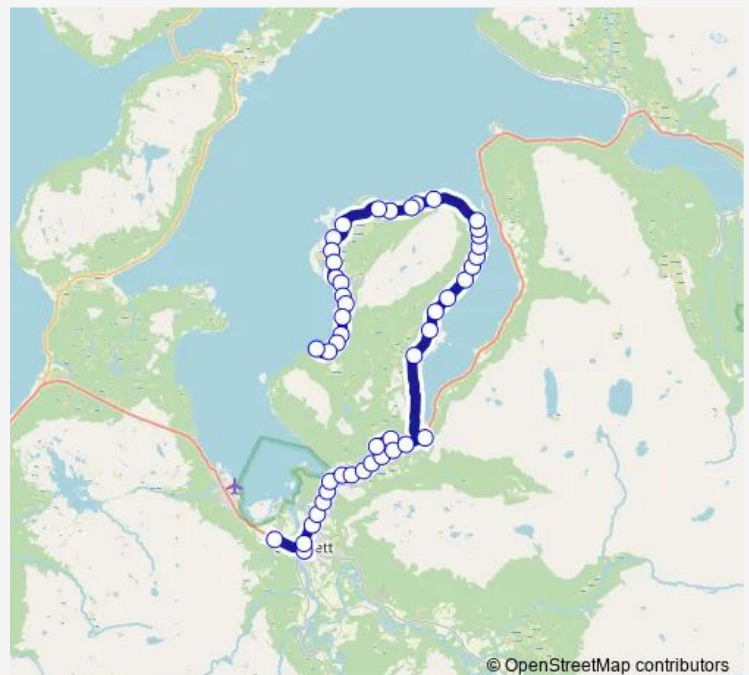

Local Bus Service 486 Storslett-Storn-Indre Storvik

[Go to website](#)

Direction

Nordreisa vgs. — Indre Storvik

45 stops

[Open route schedule](#)

Nordreisa vgs.

Storslett terminal

Kirkevegen

Gropa

Mælen

Rovdas

Givibahta

Flatvoll E6

Goddasia kryss

Ellastakka

Straumfjordeidet

Løken kryss

Svennmyra

Loppevollen kryss

Kringen

Tretten kryss

Vildenvang

Soleng

Jakobstøa

Bernhardbakken

Lian

Route schedule

Nordreisa vgs. — Indre Storvik

Monday 15:35

Tuesday 15:35

Wednesday 15:35

Thursday 15:35

Friday —

Saturday —

Sunday —

Route info

Direction: Nordreisa vgs.

Stops: 45

Trip Duration: 0 hour 43 min

■ 486 — Storslett-Storn-Indre Storvik