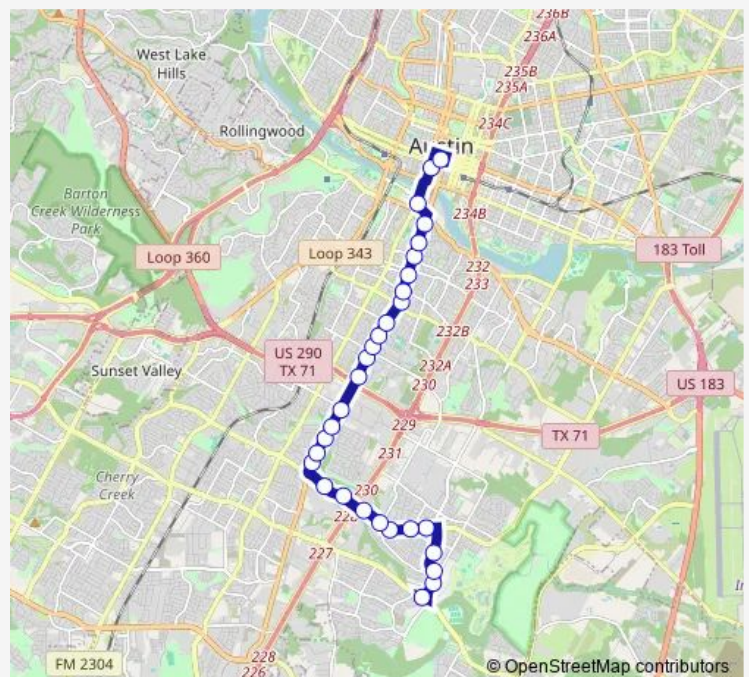

### Route schedule

5201 William Cannon/Pleasant Valley — 150 6th/Congress

Monday 24:36-02:36<sup>+1</sup>

Tuesday 03:06-02:36<sup>+1</sup>

Wednesday 03:06-02:36<sup>+1</sup>

Thursday 03:06-02:36<sup>+1</sup>

### Route info

Direction: 5201 William Cannon/Pleasant Valley

Stops: 30

Trip Duration: 0 hour 24 min

Oltorf Station (Nb)

2203 Congress/Live Oak

1901 Congress/Mary

Soco Station (Nb)

## Direction

150 6th/Congress — 5201 William Cannon/Pleasant Valley

33 stops

[Open route schedule](#)

150 6th/Congress

Guadalupe/4th

Vic Mathias/Auditorium Shores (Sb)

612 Congress/Riverside

## Route schedule

150 6th/Congress — 5201 William Cannon/Pleasant Valley

Monday 24:10-02:40<sup>+1</sup>

Tuesday 03:10-02:40<sup>+1</sup>

Wednesday 03:10-02:40<sup>+1</sup>

Thursday 03:10-02:40<sup>+1</sup>