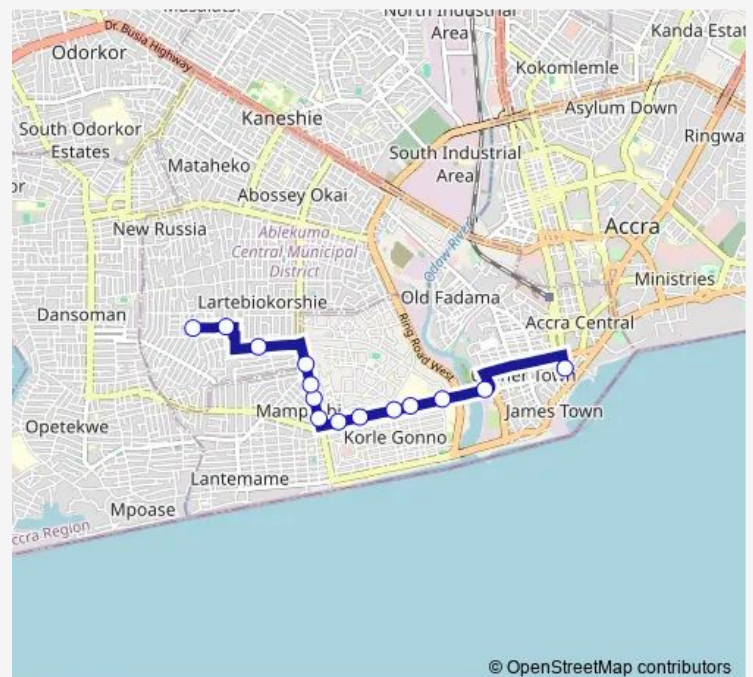

Korle-Bu Barber

Korle Bu

Total

Awotse Kojo

Plaza

Mamprobi Station

Sempe First

Sempe Second

Salvation Army

Premier

Soko Junction

Soko

Route schedule

Accra Post Office — Soko

Monday 06:00

Tuesday 06:00

Wednesday 06:00

Thursday 06:00

Friday 06:00

Saturday 06:00

Sunday 06:00

Route info

Direction: Accra Post Office

Stops: 14

Trip Duration: 0 hour 38 min

© OpenStreetMap contributors

Direction

Appiah Danquah/Soko — Accra Post Office

17 stops

[Open route schedule](#)

Appiah Danquah/Soko

Salvation Army