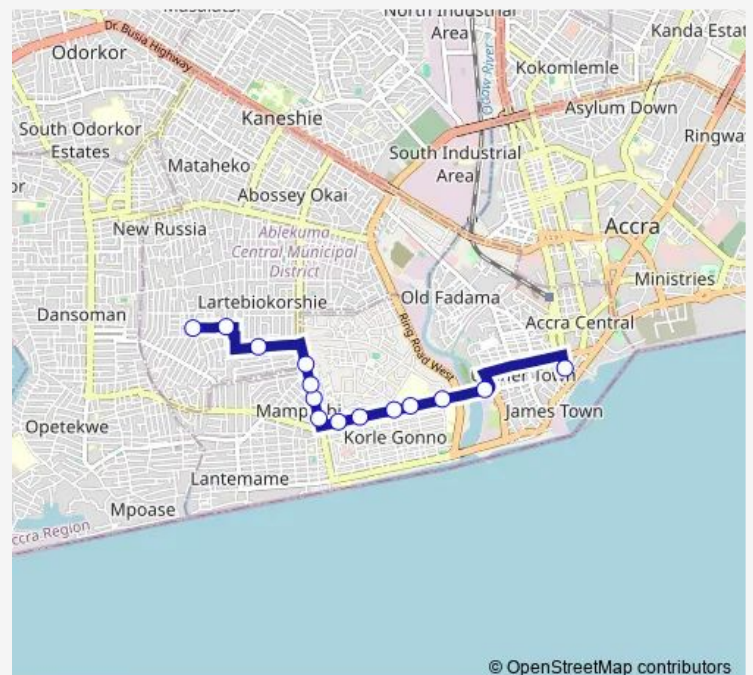

Soko Junction

Soko

### Route schedule

Accra Post Office — Soko

Monday 06:00

Tuesday 06:00

Wednesday 06:00

Thursday 06:00

Friday 06:00

Saturday 06:00

### Route info

Direction: Accra Post Office

Stops: 14

Trip Duration: 0 hour 38 min

© OpenStreetMap contributors