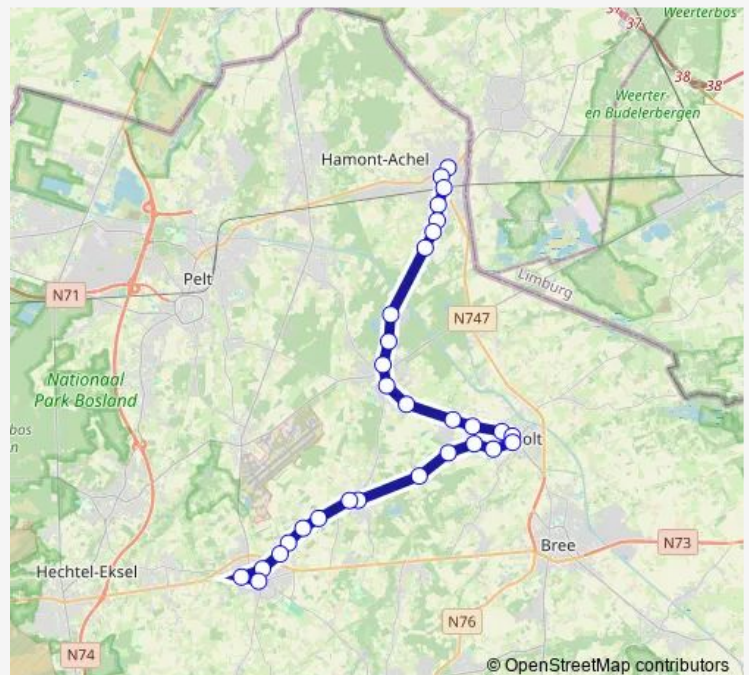

### Route schedule

Hamont, Kerk — Peer, Pol Kip

Monday 07:23

Tuesday 07:23

Wednesday 07:23

Thursday 07:23

Friday 07:23

Saturday —

### Route info

Direction: Hamont, Kerk

Stops: 30

Trip Duration: 0 hour 43 min

486 — Hamont - Peer

Grote-Brogel, Kiosk

Grote-Brogel, Broekkantstraat

Peer, Manège