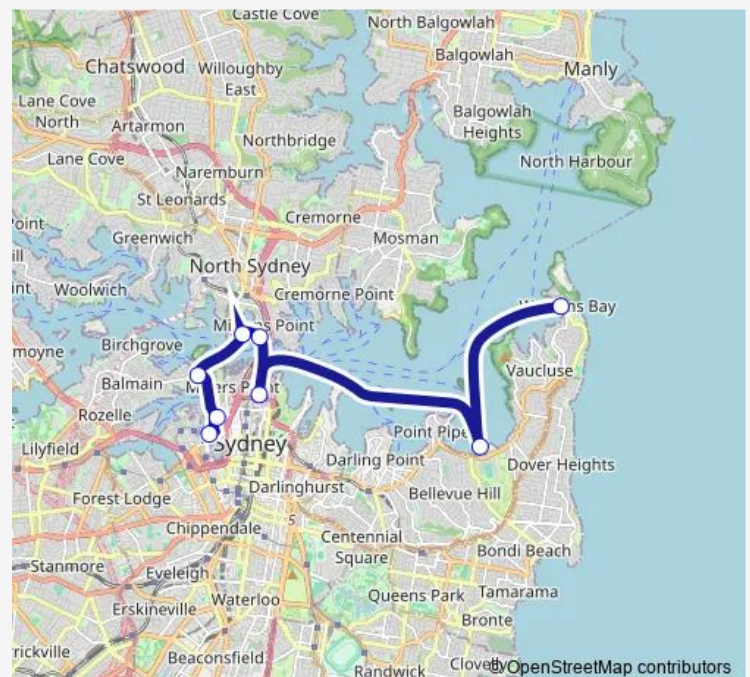

Milsons Point Wharf

Circular Quay, Wharf 2

Rose Bay Wharf

Watsons Bay Wharf

### Route schedule

Pyrmont Bay Wharf — Watsons Bay Wharf

Monday 06:36-18:35

Tuesday 06:36-18:35

Wednesday 06:36-18:35

Thursday 06:36-18:35

Friday 06:36-18:35

Saturday 07:47-18:15

### Route info

Direction: Pyrmont Bay Wharf

Stops: 8

Trip Duration: 0 hour 55 min

F4 Cross Harbour

## Route info

Direction: Watsons Bay Wharf

Stops: 8

Trip Duration: 0 hour 55 min