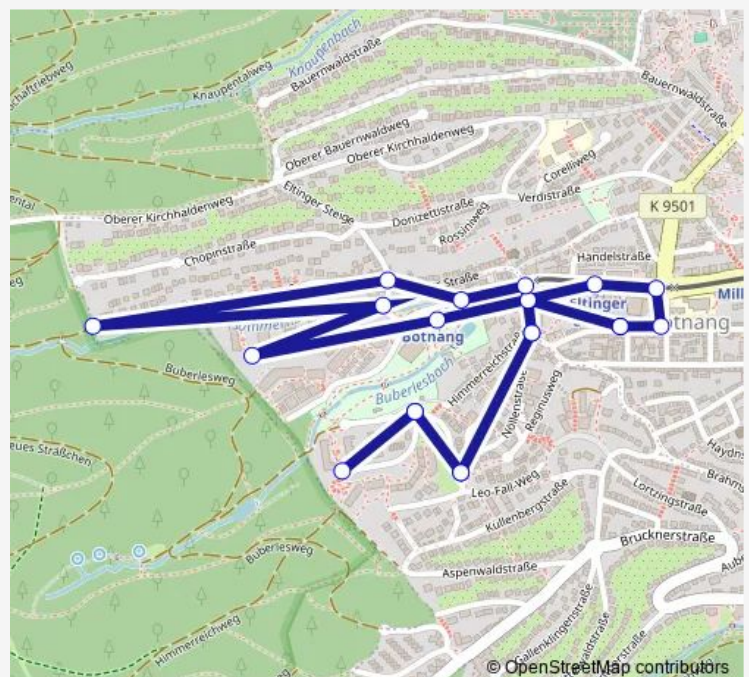

Am Buberlesbach/G.-Mahler-Str.

G.-Mahler-Str. (Wendeplatte)

Am Buberlesbach/G.-Mahler-Str.

Nöllenstr./Leo-Fall-Weg

Alte Stuttgarter-/Nöllenstr.

Eltinger-/Kauffmannstr.

Botnang

Eltinger-/Sommerhaldenstr.

Sommerhaldenstr. (Wendeplatte)

Kauffmann-/Belastr.

Belastr. (Wendeplatte)

Botnang

Eltinger Straße

Reger-/Schumannstr.

Schumann-/Franz-Schubert-Str.

Botnang Ortsmitte

Route schedule

Botnang Ortsmitte — Botnang Ortsmitte

Monday	08:30-16:30
Tuesday	08:30-16:30
Wednesday	08:30-16:30
Thursday	08:30-16:30
Friday	08:30-16:30
Saturday	08:30-11:30
Sunday	—

Route info

Direction: Botnang Ortsmitte

Stops: 20

Trip Duration: 0 hour 15 min

■ BB01

BB01 Bus time schedules and route maps are available in an offline PDF at busmaps.com. Use the busmaps.com website to see live bus times, train schedule or subway schedule, and step-by-step directions for all public transit in Stuttgart