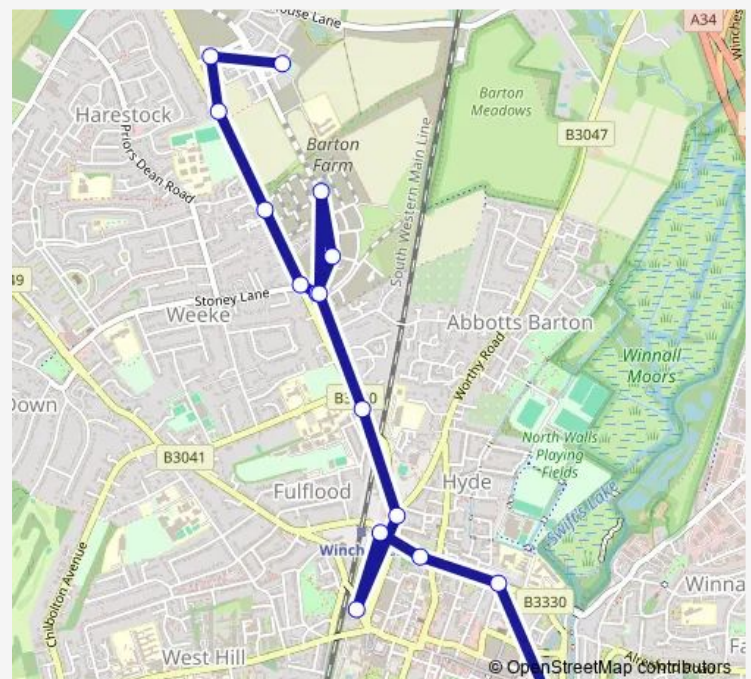

The Arc

City Road

Westgate

Railway Station

Boscobel Road

Hyldeborne Road

Granadiers Road

Fishwicke Road

Hyldeborne Road

Stoney Lane Corner

Mountbatten Court

Manley Road

Pinsent Road

Loverose Lane Playground

Route schedule

The Broadway — Loverose Lane Playground

Monday 07:35-18:35

Tuesday 07:35-18:35

Wednesday 07:35-18:35

Thursday 07:35-18:35

Friday 07:35-18:35

Saturday 07:35-18:35

Sunday —

Route info

Direction: The Broadway

Stops: 16

Trip Duration: 0 hour 24 min

■ KB1 — Kings Barton - Winchester

Direction

Loverose Lane Playground — The Broadway

16 stops

[Open route schedule](#)