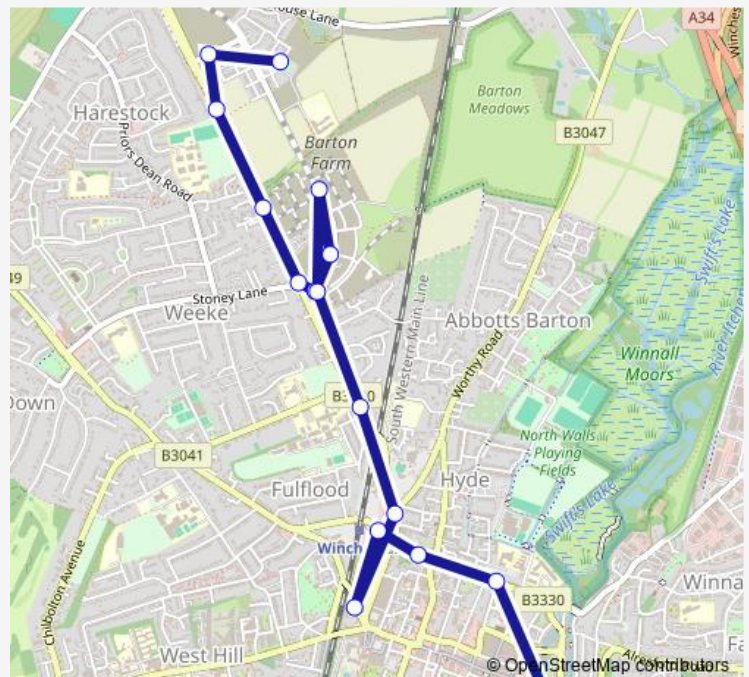

The Arc

City Road

Westgate

Railway Station

Boscobel Road

Hyldeborne Road

Granadiers Road

Fishwicke Road

Hyldeborne Road

Stoney Lane Corner

Mountbatten Court

Manley Road

Pinsent Road

Loverose Lane Playground

Route schedule

The Broadway — Loverose Lane Playground

Monday 07:35-18:35

Tuesday 07:35-18:35

Wednesday 07:35-18:35

Thursday 07:35-18:35

Friday 07:35-18:35

Saturday 07:35-18:35

Sunday —

Route info

Direction: The Broadway

Stops: 16

Trip Duration: 0 hour 24 min

■ KB1 — Kings Barton - Winchester

Direction

Loverose Lane Playground — The Broadway

16 stops

[Open route schedule](#)