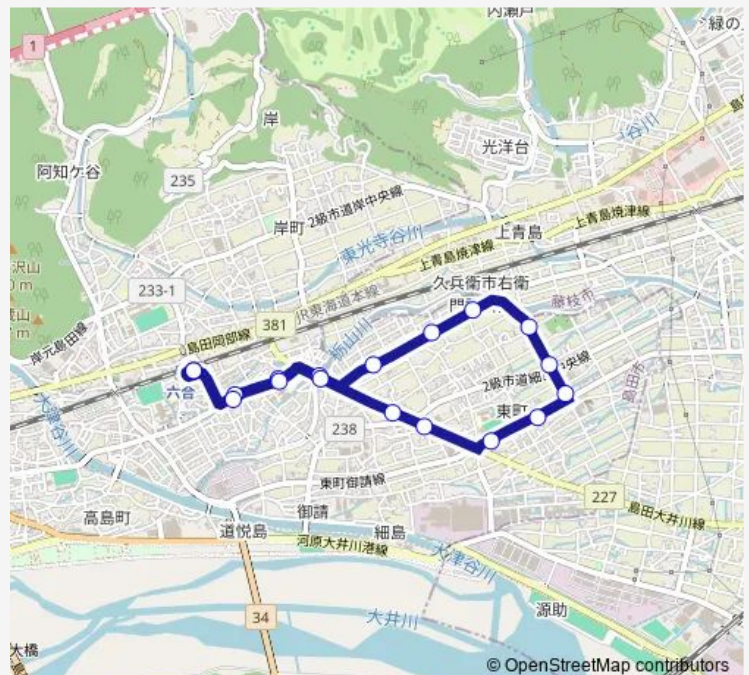

Bus 六合南線 島田市自主運行バス 六合南線

[Go to website](#)

Direction

六合駅 (六合南線) — 六合駅 (六合南線)

18 stops

[Open route schedule](#)

六合駅 (六合南線)

道悦四丁目

六合小学校

細島橋

北島公園入口

北島東公園入口

陣屋橋西

全仲寺東

東町四丁目

さくら入口

六合東小学校東

六合東小学校南

細島

消防団詰所北

細島橋

六合小学校

道悦四丁目

六合駅 (六合南線)

Route schedule

六合駅 (六合南線) — 六合駅 (六合南線)

Monday 07:40-18:05

Tuesday 07:40-18:05

Wednesday 07:40-18:05

Thursday 07:40-18:05

Friday 07:40-18:05

Saturday —

Sunday —

Route info

Direction: 六合駅 (六合南線)

Stops: 18

Trip Duration: 0 hour 17 min

■ 六合南線 — 島田市自主運行バス 六合南線