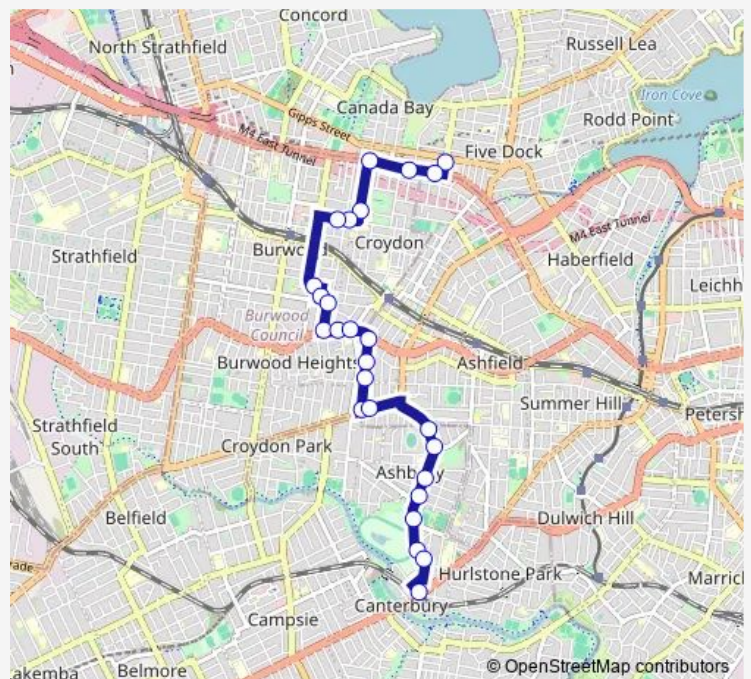

Tahlee St At Murray St

Devonshire St After Murray St

Devonshire St At Liverpool Rd

Liverpool Rd Opp Brighton St

Liverpool Rd At Malvern Av

Greenhills St After Liverpool Rd

Greenhills St At Mills St

Greenhills St At Arthur St

Greenhills St At Georges River Rd

Georges River Rd At Holborow St

Milton St After Palace St

Milton St At Trevenar St

King St At Third St

Route schedule

Harris Rd Opp Rosebank College — Canterbury Station, Broughton St, Stand A

Monday	15:24
Tuesday	15:24
Wednesday	15:24
Thursday	14:54
Friday	—
Saturday	—
Sunday	—

Route info

Direction: Harris Rd Opp Rosebank College

Stops: 26

Trip Duration: 0 hour 29 min

576s — Rosebank College to Canterbury Station

King St At First St

King St Opp Canterbury Park Racecourse

King St At Frederick St

King St Opp John St

Canterbury Station, Broughton St, Stand A

576s School Bus time schedules and route maps are available in an offline PDF at [busmaps.com](https://busmaps.com). Use the [busmaps.com](https://busmaps.com) website to see live bus times, train schedule or subway schedule, and step-by-step directions for all public transit in Sydney