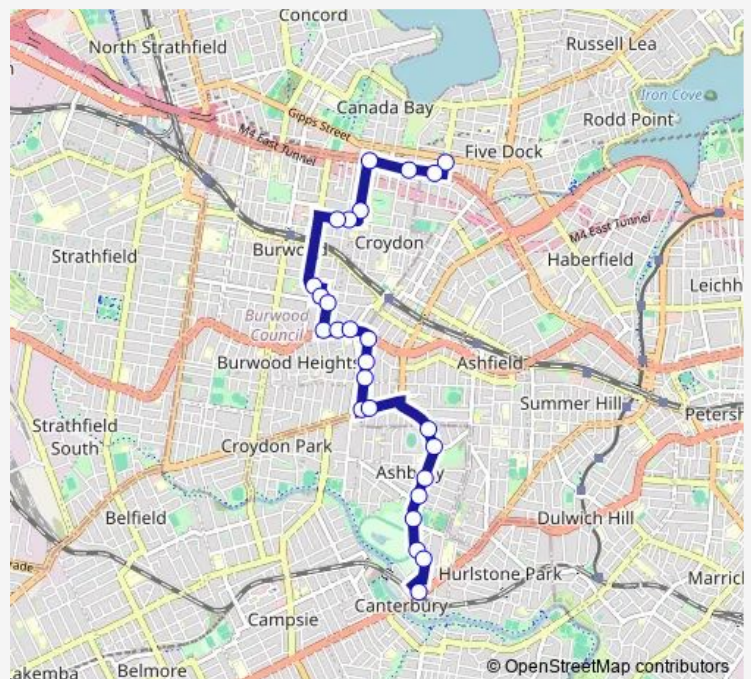

Tahlee St At Murray St

Devonshire St After Murray St

Devonshire St At Liverpool Rd

Liverpool Rd Opp Brighton St

Liverpool Rd At Malvern Av

Greenhills St After Liverpool Rd

Greenhills St At Mills St

Greenhills St At Arthur St

Greenhills St At Georges River Rd

Georges River Rd At Holborow St

Milton St After Palace St

Milton St At Trevenar St

King St At Third St

Route schedule

Harris Rd Opp Rosebank College — Canterbury Station, Broughton St, Stand A

Monday	15:24
Tuesday	15:24
Wednesday	15:24
Thursday	14:54
Friday	15:24
Saturday	—
Sunday	—

Route info

Direction: Harris Rd Opp Rosebank College

Stops: 26

Trip Duration: 0 hour 34 min

576s — Rosebank College to Canterbury Station

36 stops

[Open route schedule](#)

Burwood Girls High School, Cheltenham Rd

Queen St At Lucas Rd

Victoria St At Boronia Av

Fitzroy St After Shaftesbury Rd

Tahlee St At Murray St

Devonshire St After Murray St