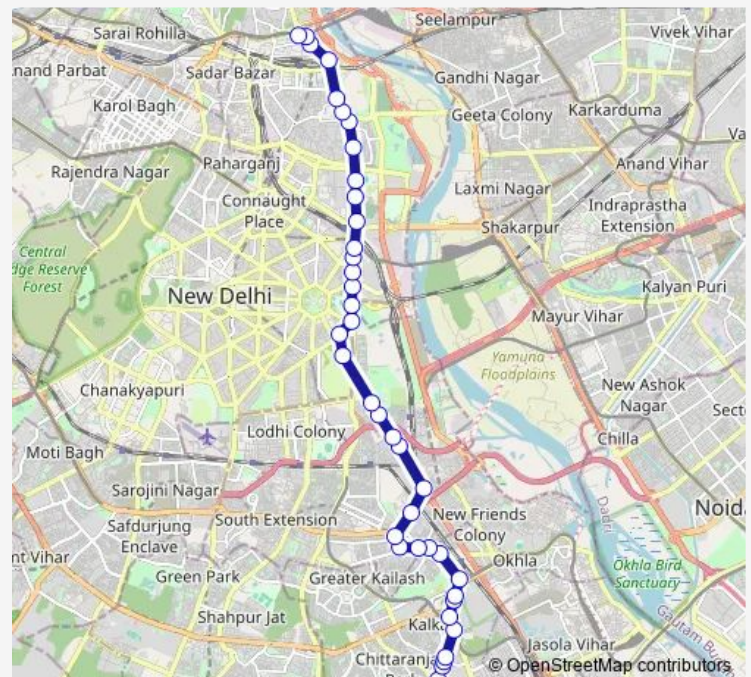

Thursday 05:57-21:17

Friday 05:57-21:17

Saturday 05:57-21:17

Sunday 05:57-21:17

Route info

Direction: DDA Flats Kalkaji

Stops: 44

Trip Duration: 1 hour 12 min