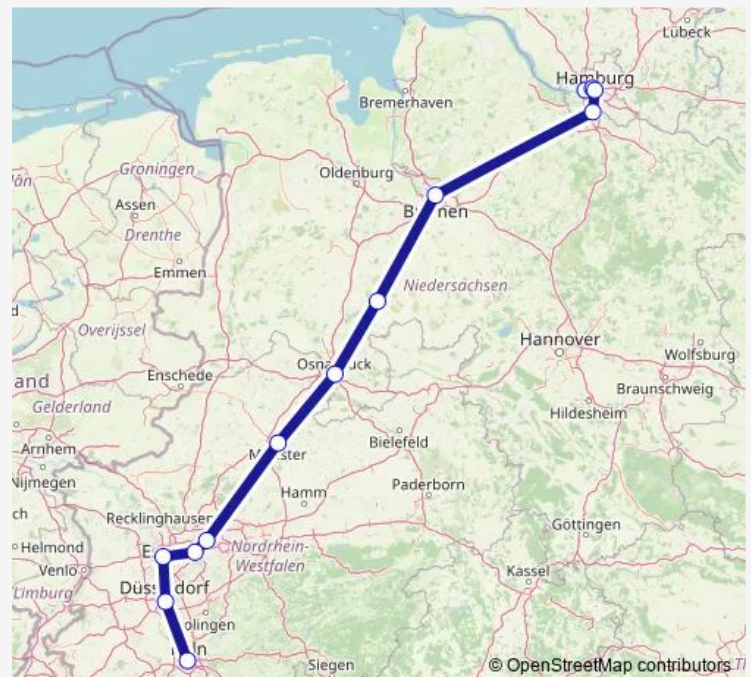

Bremen Hbf

Diepholz

Osnabrück Hbf

Münster(Westf)Hbf

Gelsenkirchen Hbf

Essen Hbf

Duisburg Hbf

Düsseldorf Hbf

### Route schedule

Hamburg-Altona — Köln Hbf

Monday 20:30

Tuesday 20:30-20:46

Wednesday 20:30-20:46

Thursday 20:30-20:46

Friday —

Saturday —

### Route info

Direction: Hamburg-Altona

Stops: 13

Trip Duration: 4 hour 20 min

ICE 609

BusMaps

**Direction**

undefined — undefined

## Route info

Direction:

Stops: 0

Trip Duration: — min