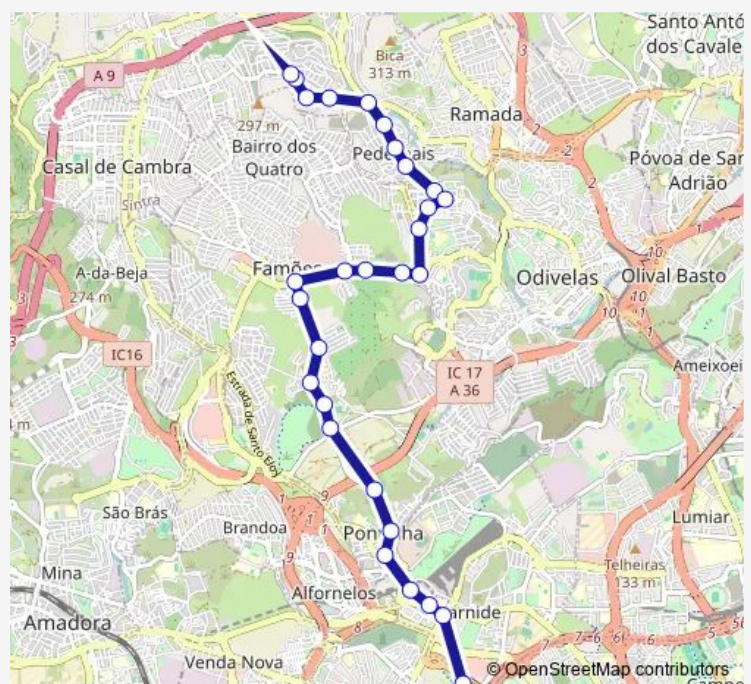

B° Girassol (R Associação) Terminal — Lisboa (Colégio Militar)

Monday 05:50-23:20

Tuesday 05:50-23:20

Wednesday 05:50-23:20

Thursday 05:50-23:20

Friday 05:50-23:20

Saturday 05:55-20:00

Sunday 06:55

Route info

Direction: B° Girassol (R Associação) Terminal

Stops: 29

Trip Duration: 0 hour 30 min

222 - Pedernais (B° do Girasol) - Pontinha (Metro)

Paiã (R Pedro Alv Cabral) (X)

Paiã (Esc Agrícola)

Pontinha (Pça Luís Camões) Psp