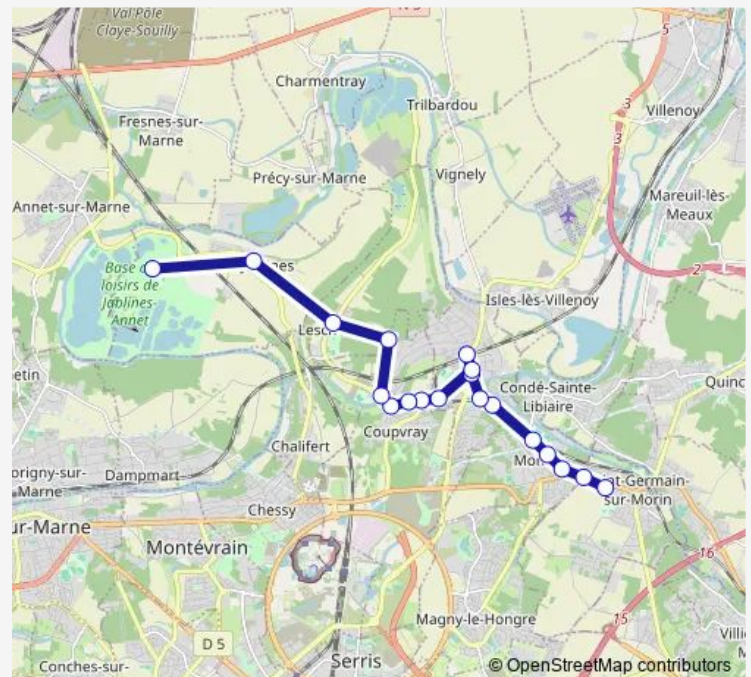

Direction

Collège Stéphane Hessel — Ile de Loisirs

19 stops

[Open route schedule](#)

Collège Stéphane Hessel

Résidence du Grand Morin

Foch Turgot

Foch Gallieni

Gare de Montry-Condé

Avenue Joffre

Prairie

Esbly / Place de l'Europe

Gare d'Esbly - Quai A

Esbly / Mairie

Collège Louis Braille

Fosse Saint-Etienne

Route info

Direction: Collège Stéphane Hessel

Stops: 19

Trip Duration: 0 hour 36 min

Direction

Ile de Loisirs — Collège Stéphane Hessel

19 stops

[Open route schedule](#)

Thursday 06:33-18:47

Friday 06:33-18:47

Saturday —

Sunday —

Route info

Direction: Ile de Loisirs

Stops: 19

Trip Duration: 0 hour 36 min