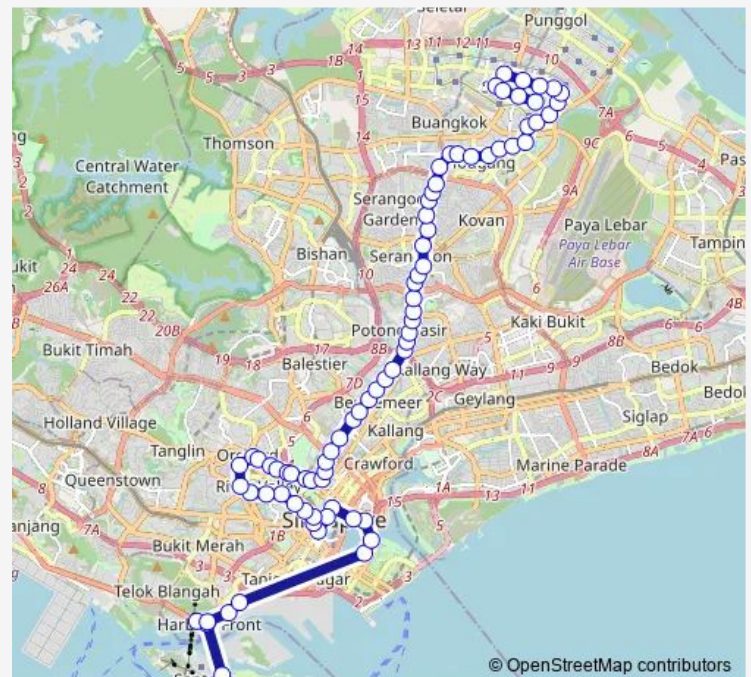

### Route schedule

Resorts World Sentosa — Blk 225a

Monday —

Tuesday —

Wednesday —

Thursday —

Friday —

Saturday 23:35

### Route info

Direction: Resorts World Sentosa

Stops: 77

Trip Duration: 2 hour 25 min

NR6

BusMaps

Bef Orchard Blvd

Orchard Stn/Tang Plaza