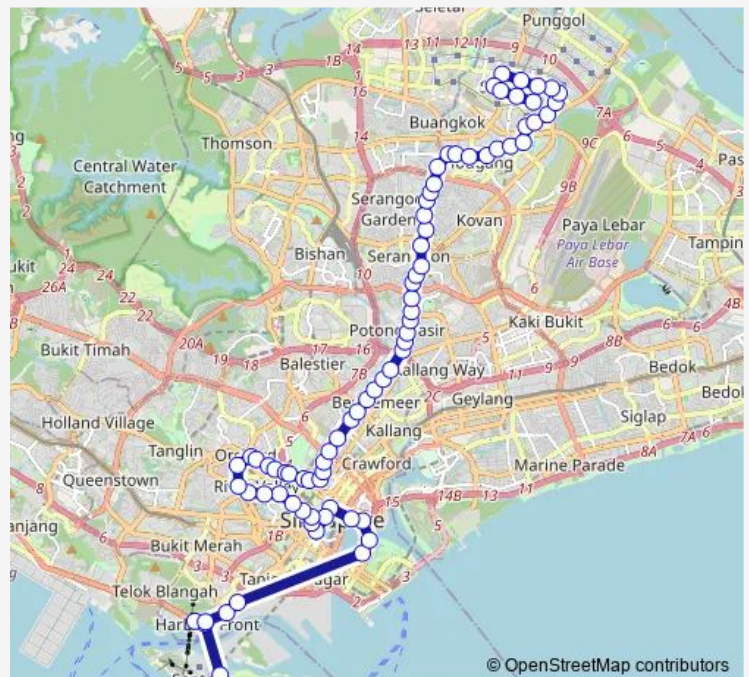

### Route schedule

Resorts World Sentosa — Blk 225a

Monday —

Tuesday —

Wednesday —

Thursday —

Friday —

Saturday 23:35

### Route info

Direction: Resorts World Sentosa

Stops: 77

Trip Duration: 2 hour 25 min

Nr6

**BusMaps**

Bef Orchard Blvd

Orchard Stn/Tang Plaza