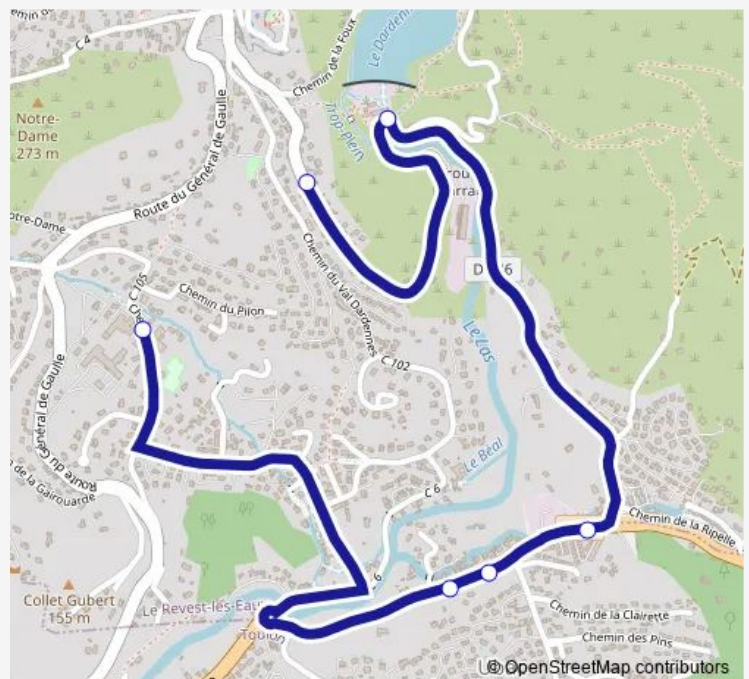

Wednesday —

Thursday 16:55

Friday 16:55

Saturday —

Sunday —

Route info

Direction: Salvatte

Stops: 6

Trip Duration: 0 hour 18 min

RE01 — Ecole La Salvatte depuis Oratoire (Revest)

Direction

Comoni — Salvatte

12 stops

[Open route schedule](#)

Comoni

Revest

Friday 08:17

Saturday —

Sunday —

Route info

Direction: Comoni

Stops: 12

Trip Duration: 0 hour 13 min

Direction

Thursday 08:08

Friday 08:08

Saturday —

Sunday —

Route info

Direction: La Foux

Stops: 8

Trip Duration: 0 hour 22 min