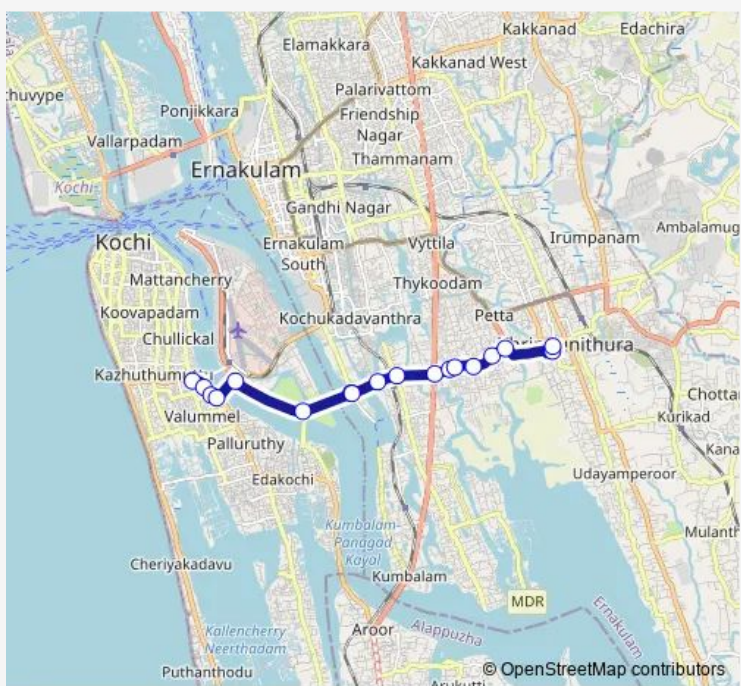

Bus Thrippoonithura ↔ Thoppumpady

[Go to website](#)

Direction
Thoppumpady — Thrippunithura

18 stops

[Open route schedule](#)

- Thoppumpady
- Kochu Palli
- Pyari Junction
- BOT Palam
- CPT Junction
- Maritime University
- Shanthi Nagar
- Shanthi Nagar
- Randaampadi
- Kallath Temple
- Kundanoor Junction
- P S Mission Hospital
- Pallinada
- Maradu
- Jayanthi Road Junction
- Gandhi Square
- Taluk Hospital
- Thrippunithura

Route schedule
Thoppumpady — Thrippunithura

Monday	06:00
Tuesday	06:00
Wednesday	06:00
Thursday	06:00
Friday	06:00
Saturday	06:00
Sunday	06:00

Route info

Direction: Thoppumpady

Stops: 18

Trip Duration: 0 hour 30 min

Direction

Thrippunithura — Thoppumpady

21 stops

[Open route schedule](#)

Thrippunithura

Statue Junction

Sree Venkateswara High School

Vadakkekotta

Saturday 06:00

Sunday 06:00

Route info

Direction: Thrippunithura

Stops: 21

Trip Duration: 0 hour 36 min

Bus time schedules and route maps are available in an offline PDF at busmaps.com. Use the busmaps.com website to see live bus times, train schedule or subway schedule, and step-by-step directions for all public transit in Kumbalam