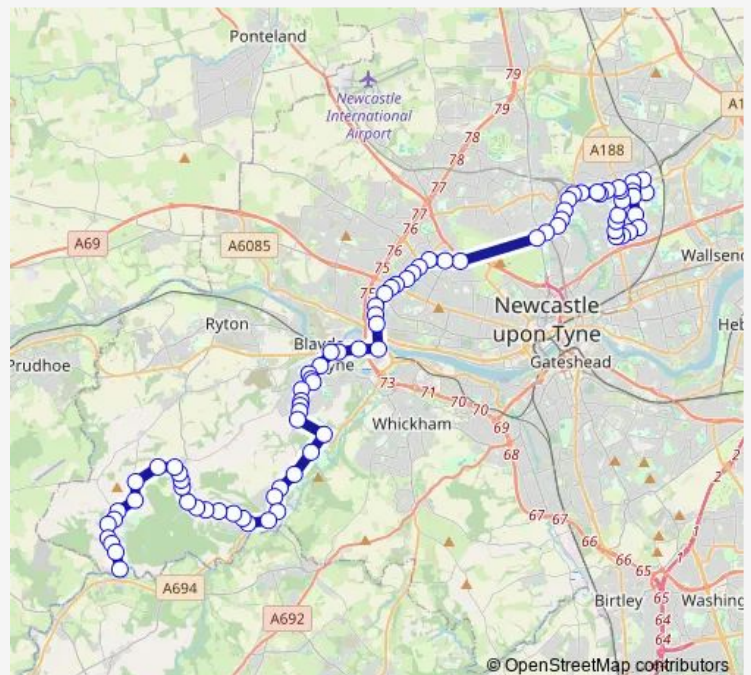

Thursday 16:15

Friday 16:15

Saturday —

Sunday —

Route info

Direction: DWP Tyneview Park

Stops: 80

Trip Duration: 1 hour 15 min

Jedburgh Road

Stamfordham Way

Stamfordham Road-Yewvale Road

Silver Lonnen - Netherby Drive

Silver Lonnen-Lanercost Drive

Silver Lonnen-Ancroft Place

Silver Lonnen-Silverhill Drive

Denton Road-West Road

Whickham View

Denton Road-Dorset Road

Denton Road-Woodstock Road

Denton Road-Broadmead Way

Chainbridge Road-Scotswood Bridge

Chainbridge Road Industrial Estate

Blaydon Bus Link

Blaydon Bus Station

Friday 06:30

Saturday —

Sunday —

Route info

Direction: Chopwell Road - Connolly Terrace

Stops: 74

Trip Duration: 1 hour 10 min

Lockhaugh Road-Thornley Lane