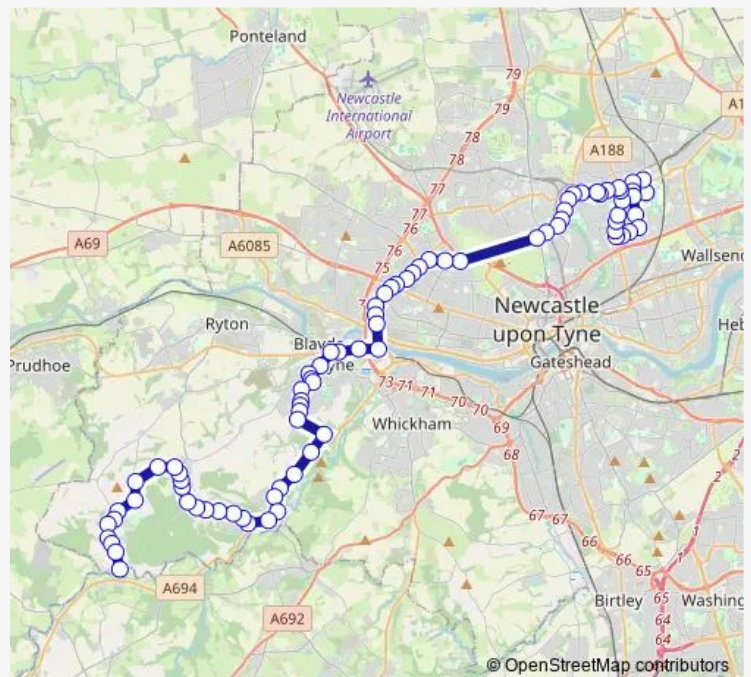

Thursday 16:15

Friday 16:15

Saturday —

Sunday —

Route info

Direction: DWP Tyneview Park

Stops: 80

Trip Duration: 1 hour 15 min

Jedburgh Road

Stamfordham Way

Stamfordham Road-Yewvale Road

Silver Lonnen - Netherby Drive

Silver Lonnen-Lanercost Drive

Silver Lonnen-Ancroft Place

Silver Lonnen-Silverhill Drive

Denton Road-West Road

Whickham View

Denton Road-Dorset Road

Denton Road-Woodstock Road

Denton Road-Broadmead Way

Chainbridge Road-Scotswood Bridge

Chainbridge Road Industrial Estate

Blaydon Bus Link

Blaydon Bus Station

Friday 06:30

Saturday —

Sunday —

Route info

Direction: Chopwell Road - Connolly Terrace

Stops: 74

Trip Duration: 1 hour 10 min

Lockhaugh Road-Thornley Lane