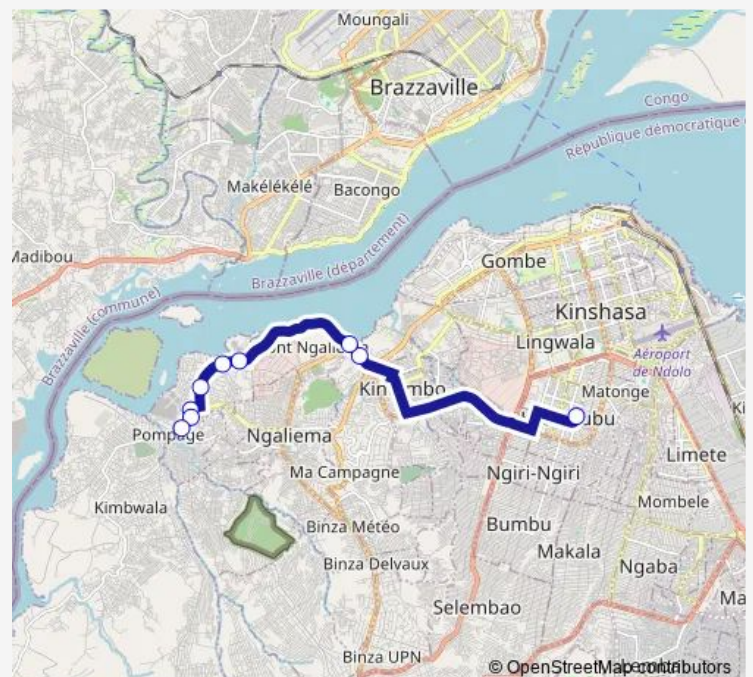

Bus Gambela_TO_Pompage

[Go to website](#)

Direction

Inconnu — Inconnu

9 stops

[Open route schedule](#)

Inconnu

magasin

magasin

mimosas

pharmacie

Saint Damien

deuxième virage

mabaya

Inconnu

Route schedule

Route info

Direction: Inconnu

Stops: 9

Trip Duration: 0 hour 35 min

Gambela_TO_Pompage

Bus time schedules and route maps are available in an offline PDF at busmaps.com. Use the busmaps.com website to see live bus times, train schedule or subway schedule, and step-by-step directions for all public transit in Kinshasa