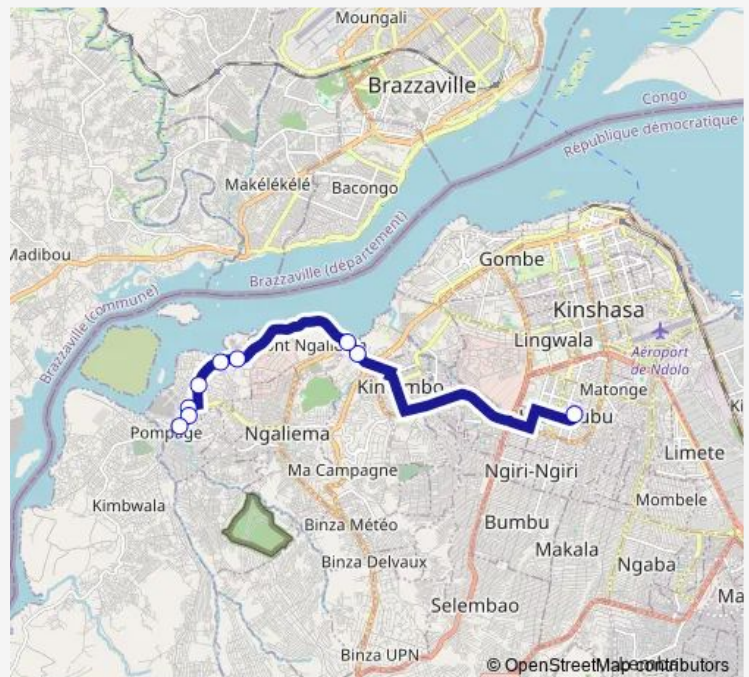

## Bus Gambela\_TO \_ Pompage

[Go to website](#)

pharmacie

Saint Damien

deuxième virage

Unknown

Inconnu

### Route schedule

Inconnu — Inconnu

Monday 06:58

Tuesday 06:58

Wednesday 06:58

Thursday 06:58

Friday 06:58

Saturday —

### Route info

Direction: Inconnu

Stops: 9

Trip Duration: 0 hour 35 min

Gambela\_TO \_ Pompage

Bus time schedules and route maps are available in an offline PDF at [busmaps.com](https://busmaps.com). Use the [busmaps.com](https://busmaps.com) website to see live bus times, train schedule or subway schedule, and step-by-step directions for all public transit in Kinshasa