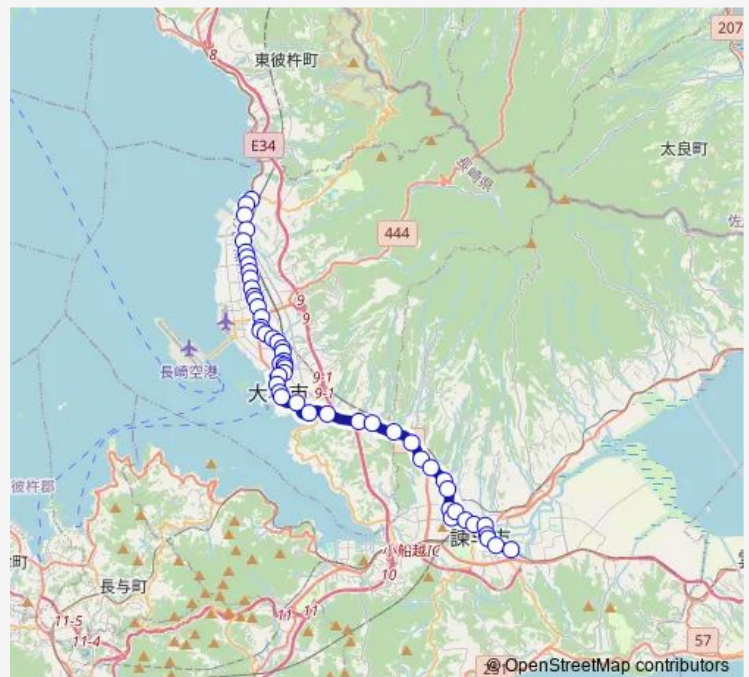

Thursday 06:38

Friday 06:38

Saturday 06:38

Sunday —

Route info

Direction: 野岳入口上り

Stops: 52

Trip Duration: 1 hour 2 min