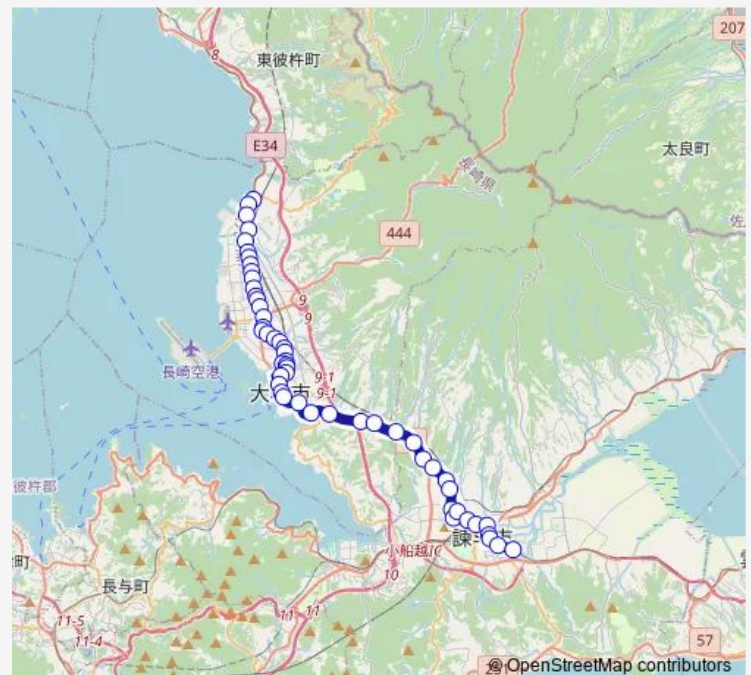

Thursday —

Friday —

Saturday 06:38

Sunday —

Route info

Direction: 野岳入口上り

Stops: 52

Trip Duration: 1 hour 2 min