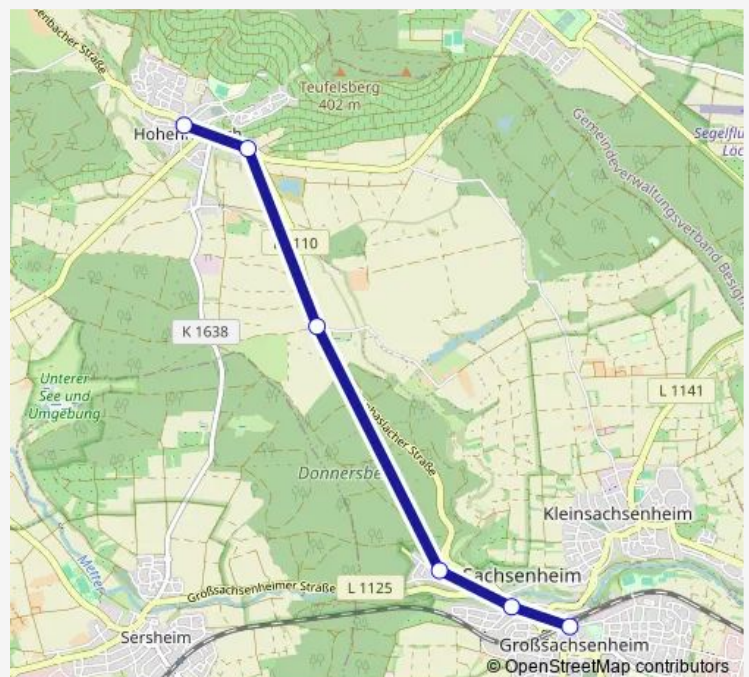

Direction

Sachsenheim, Bahnhof,Sachsenheim (Württ) — Hohenhaslach, Steige,Hohenhaslach

6 stops

[Open route schedule](#)

Sachsenheim, Bahnhof,Sachsenheim (Württ)

Sachsenheim, Metterbrücke,Großsachsenheim

Sachsenheim, Bannhalde,Großsachsenheim

Wednesday 09:19-21:19

Thursday 05:49-22:19

Friday 05:49-22:19

Saturday —

Sunday —

Route info

Direction: Sachsenheim, Bahnhof,Sachsenheim (Württ)

Stops: 6

Trip Duration: 0 hour 10 min

Direction

Hohenhaslach, Steige,Hohenhaslach — Sachsenheim, Bahnhof,Sachsenheim (Württ)

6 stops

[Open route schedule](#)

Hohenhaslach, Steige,Hohenhaslach

Hohenhaslach, Staffel,Hohenhaslach

Monday 05:55-22:57

Tuesday 05:55-22:57

Wednesday 08:27-20:27

Thursday 05:55-22:57

Friday 05:55-22:57

Saturday —

Sunday —

Route info