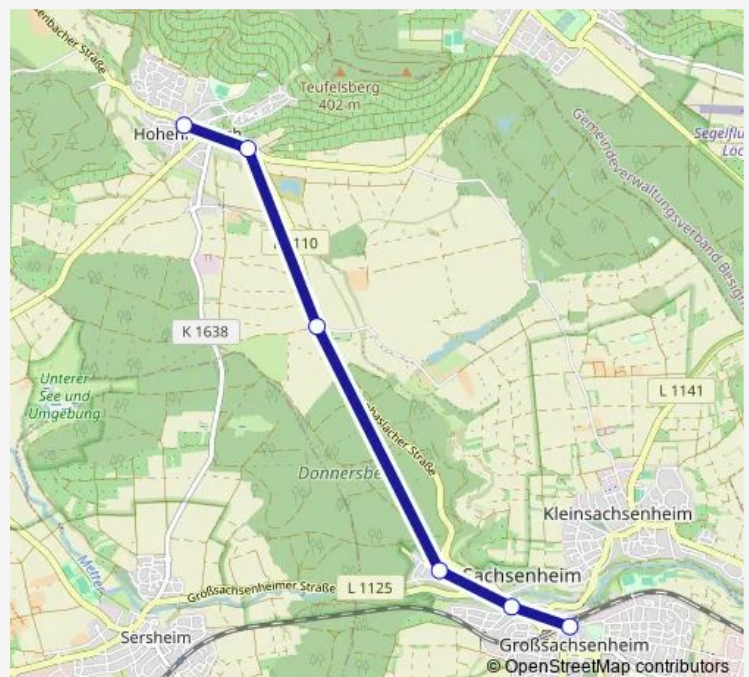

Direction

Sachsenheim, Bahnhof,Sachsenheim (Württ) — Hohenhaslach, Steige,Hohenhaslach

6 stops

[Open route schedule](#)

Sachsenheim, Bahnhof,Sachsenheim (Württ)

Sachsenheim, Metterbrücke,Großsachsenheim

Sachsenheim, Bannhalde,Großsachsenheim

Wednesday 09:19-21:19

Thursday 05:49-22:19

Friday 05:49-22:19

Saturday —

Sunday —

Route info

Direction: Sachsenheim, Bahnhof,Sachsenheim (Württ)

Stops: 6

Trip Duration: 0 hour 10 min

Direction

Hohenhaslach, Steige,Hohenhaslach — Sachsenheim, Bahnhof,Sachsenheim (Württ)

6 stops

[Open route schedule](#)

Hohenhaslach, Steige,Hohenhaslach

Hohenhaslach, Staffel,Hohenhaslach

Monday 05:55-22:57

Tuesday 05:55-22:57

Wednesday 08:27-20:27

Thursday 05:55-22:57

Friday 05:55-22:57

Saturday —

Sunday —

Route info