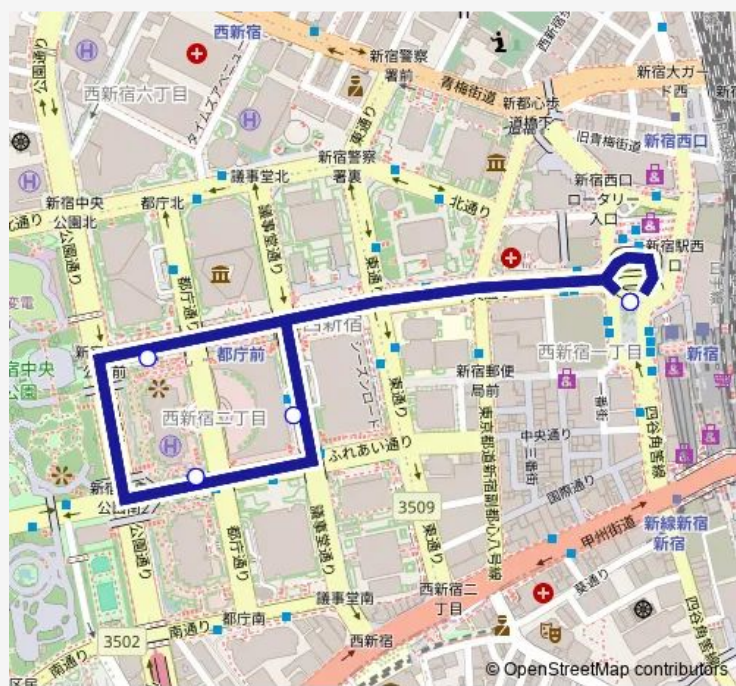

### Direction

新宿駅西口 — 新宿駅西口

5 stops

[Open route schedule](#)

新宿駅西口

都庁第一本庁舎

都庁第二本庁舎

都議会議事堂

新宿駅西口

### Route schedule

新宿駅西口 — 新宿駅西口

Monday 07:20-18:43

Tuesday 07:20-18:43

Wednesday 07:20-18:43

Thursday 07:20-18:43

Friday 07:20-18:43

Saturday —

### Route info

Direction: 新宿駅西口

Stops: 5

Trip Duration: 0 hour 11 min

C H 0 1 Bus time schedules and route maps are available in an offline PDF at [busmaps.com](https://busmaps.com). Use the [busmaps.com](https://busmaps.com) website to see live bus times, train schedule or subway schedule, and step-by-step directions for all public transit in Tokyo