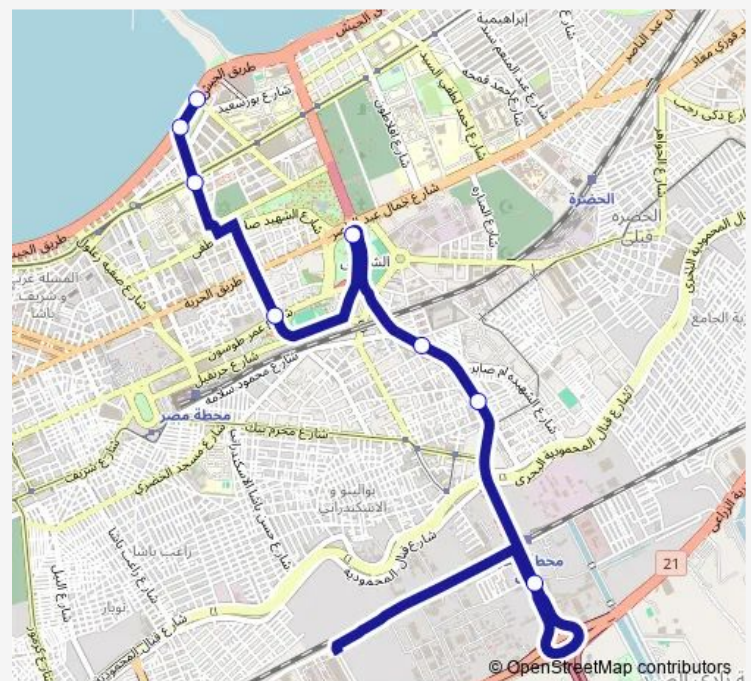

Bus Bus 759 El-Mawqaf El-Geded - Quta (Soter)

[Go to website](#)

Direction

Moharam Bek — Quta (Soter)

8 stops

[Open route schedule](#)

Moharam Bek

Moharam Bek Bridge

Suez Canal Pedestrian Bridge

Bab Sharq

Alexandria Stadium

Dental School

Misr Gas Station - Courniche

Quta (Soter)

Route schedule

Moharam Bek — Quta (Soter)

Monday	07:00
Tuesday	07:00
Wednesday	07:00
Thursday	07:00
Friday	07:00
Saturday	07:00
Sunday	07:00

Route info

Direction: Moharam Bek

Stops: 8

Trip Duration: 0 hour 17 min

Bus 759 — El-Mawqaf El-Geded - Quta (Soter)

Direction

Rahman Mosque — El Mawqaf El Geded

5 stops

[Open route schedule](#)

Rahman Mosque

Suez Canal Pedestrian Bridge

Moharam Bek Bridge

Moharam Bek