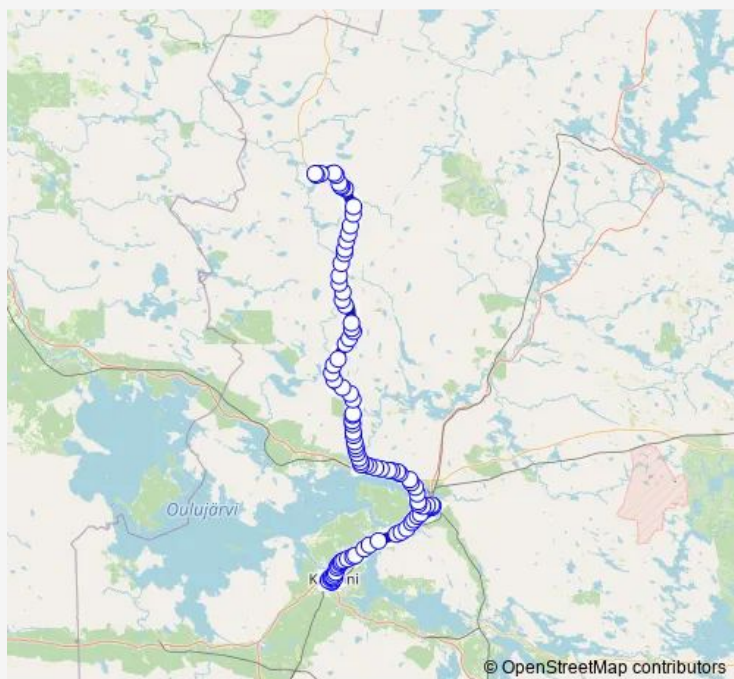

Thursday 16:10

Friday 16:10

Saturday —

Sunday —

Route info

Direction: Kaks Vanha sairaala

Stops: 93

Trip Duration: 1 hour 45 min