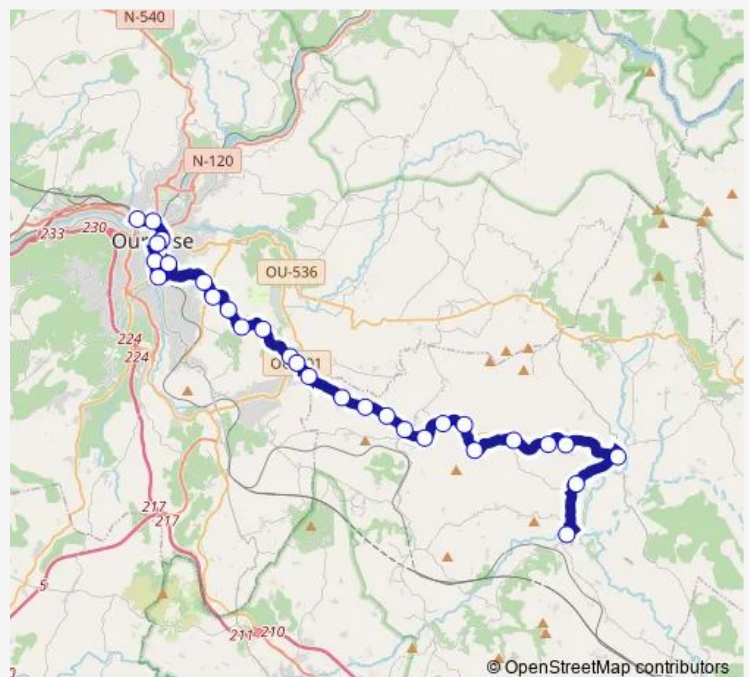

### Route schedule

Ourense E.I. — Baños DE Molgas

Monday 09:30-19:45

Tuesday 09:30-19:45

Wednesday 09:30-19:45

Thursday 09:30-19:45

Friday 09:30-19:45

Saturday —

### Route info

Direction: Ourense E.I.

Stops: 29

Trip Duration: 0 hour 58 min

XG602024 — Ourense E.I.-Polígono-Baños de Molgas

Saa (estrada)

Neboeiro

Piuca (Estrada)

O Souto (Estrada)

Outeiro

Maceda Cruce OU-103

Follateira

Baños DE Molgas

XG602024 Bus time schedules and route maps are available in an offline PDF at [busmaps.com](https://busmaps.com). Use the [busmaps.com](https://busmaps.com) website to see live bus times, train schedule or subway schedule, and step-by-step directions for all public transit in Ourense