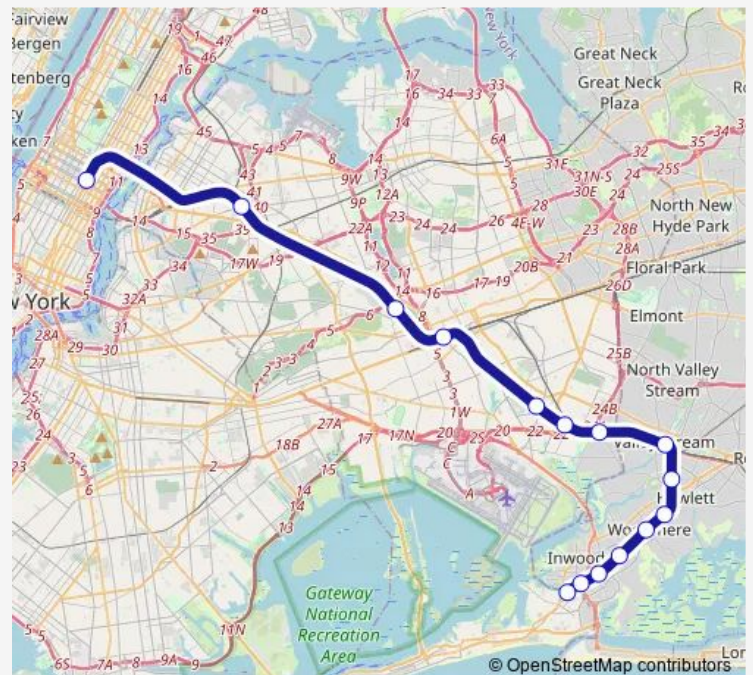

### Route schedule

Grand Central — Far Rockaway

Monday 00:37-23:39

Tuesday 06:29-19:55

Wednesday 06:29-19:55

Thursday 06:29-19:55

Friday 06:29-19:55

Saturday 00:37-23:39

### Route info

Direction: Grand Central

Stops: 15

Trip Duration: 0 hour 57 min

Far Rockaway Branch

**Direction**

Penn Station — Far Rockaway

14 stops