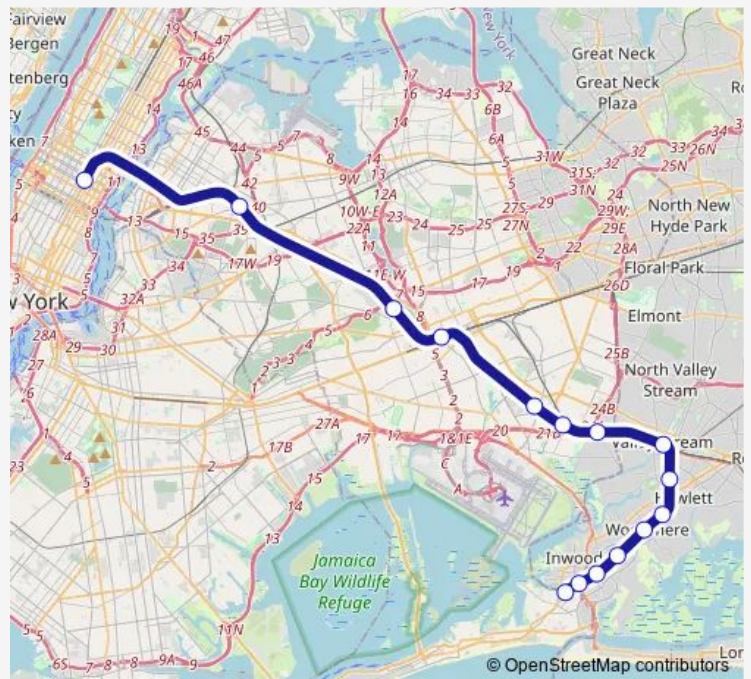

Rail Far Rockaway Branch

[Go to website](#)

Direction
 Grand Central — Far Rockaway
 15 stops
[Open route schedule](#)

- Grand Central
- Woodside
- Kew Gardens
- Jamaica
- Locust Manor
- Laurelton
- Rosedale
- Valley Stream
- Gibson
- Hewlett
- Woodmere
- Cedarhurst
- Lawrence
- Inwood
- Far Rockaway

Route schedule
 Grand Central — Far Rockaway

Monday	06:29-19:55
Tuesday	06:29-19:55
Wednesday	06:29-19:55
Thursday	06:29-19:55
Friday	06:29-19:55
Saturday	00:35-23:39
Sunday	00:35-23:39

Route info
 Direction: Grand Central
 Stops: 15
 Trip Duration: 0 hour 57 min

Direction

Penn Station — Far Rockaway

14 stops

[Open route schedule](#)

Penn Station

Woodside

Jamaica

Locust Manor