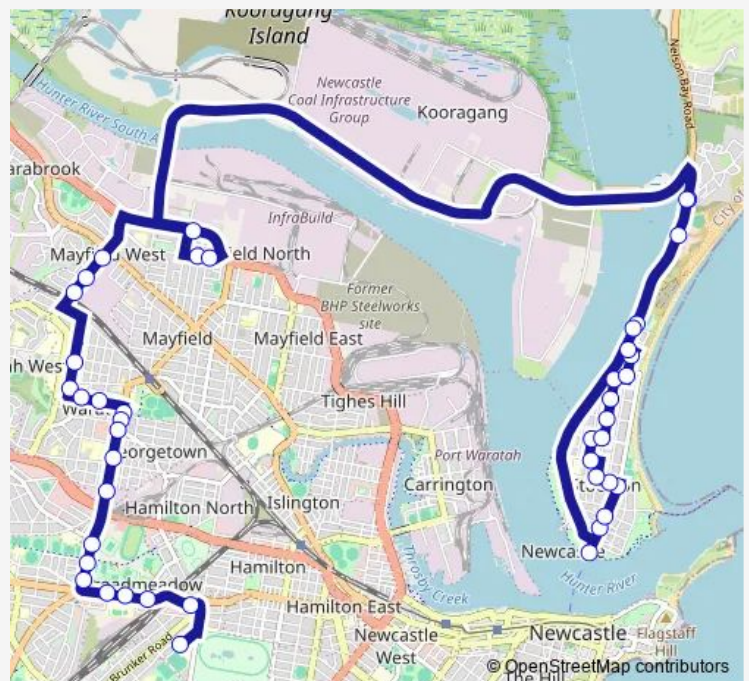

Griffith Av At Fullerton St

Fullerton St Opp Meredith St

Fullerton St Before Nelson Bay Rd

Bull St At Barton St

Route schedule

Fullerton St After Nelson Bay Rd — Merewether High School, Pokolbin St

Monday 07:42

Tuesday 07:42

Wednesday 07:42

Thursday 07:42

Friday 07:42

Saturday —

Sunday —

Route info

Direction: Fullerton St After Nelson Bay Rd

Stops: 43

Trip Duration: 0 hour 54 min

1431 — Nelson Bay Rd to Merewether Hs

Hunter Christian School, Bull St

Industrial Dr Before Woodstock St

Maud St Opp Basil St

Maud St Opp Vickers St

Maud St Opp Miller St

Bridge St After Platt St

Bridge St After Station St

St Philip's College, High St

High St Before Tighe St

Callaghan College, Turton Rd

Turton Rd Before Georgetown Rd

Turton Rd Opp Waratah Village Shopping Centre