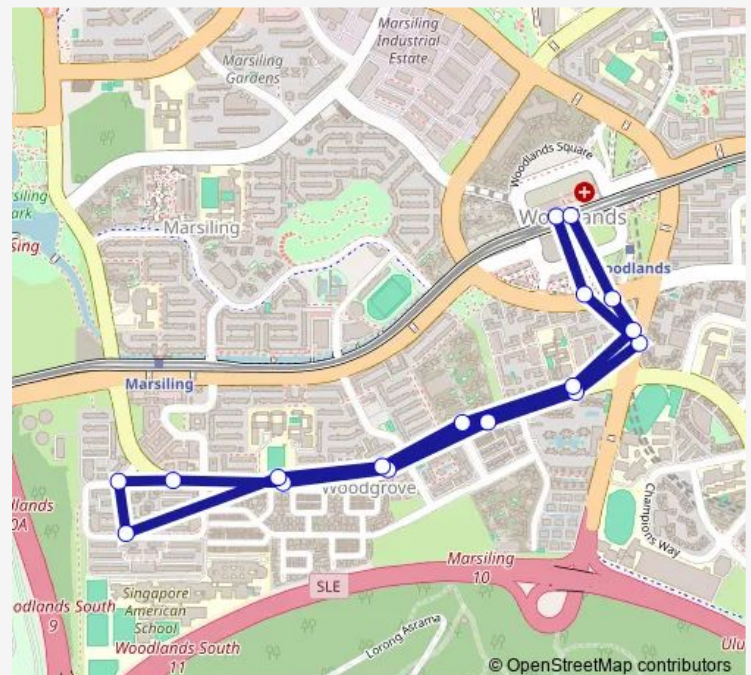

Fuchun Sec Sch

Blk 335

Aft Blk 336

Aft Blk 353

Bef W'Lands Stn Exit 7

Opp W'Lands Civic Ctr

Woodlands Int

Route schedule

Woodlands Int — Woodlands Int

Monday 06:08

Tuesday 06:08

Wednesday 06:08

Thursday 06:08

Friday 06:08

Saturday —

Sunday —

Route info

Direction: Woodlands Int

Stops: 17

Trip Duration: 0 hour 26 min

■ 912M

912M Bus time schedules and route maps are available in an offline PDF at busmaps.com. Use the busmaps.com website to see live bus times, train schedule or subway schedule, and step-by-step directions for all public transit in Johor Bahru